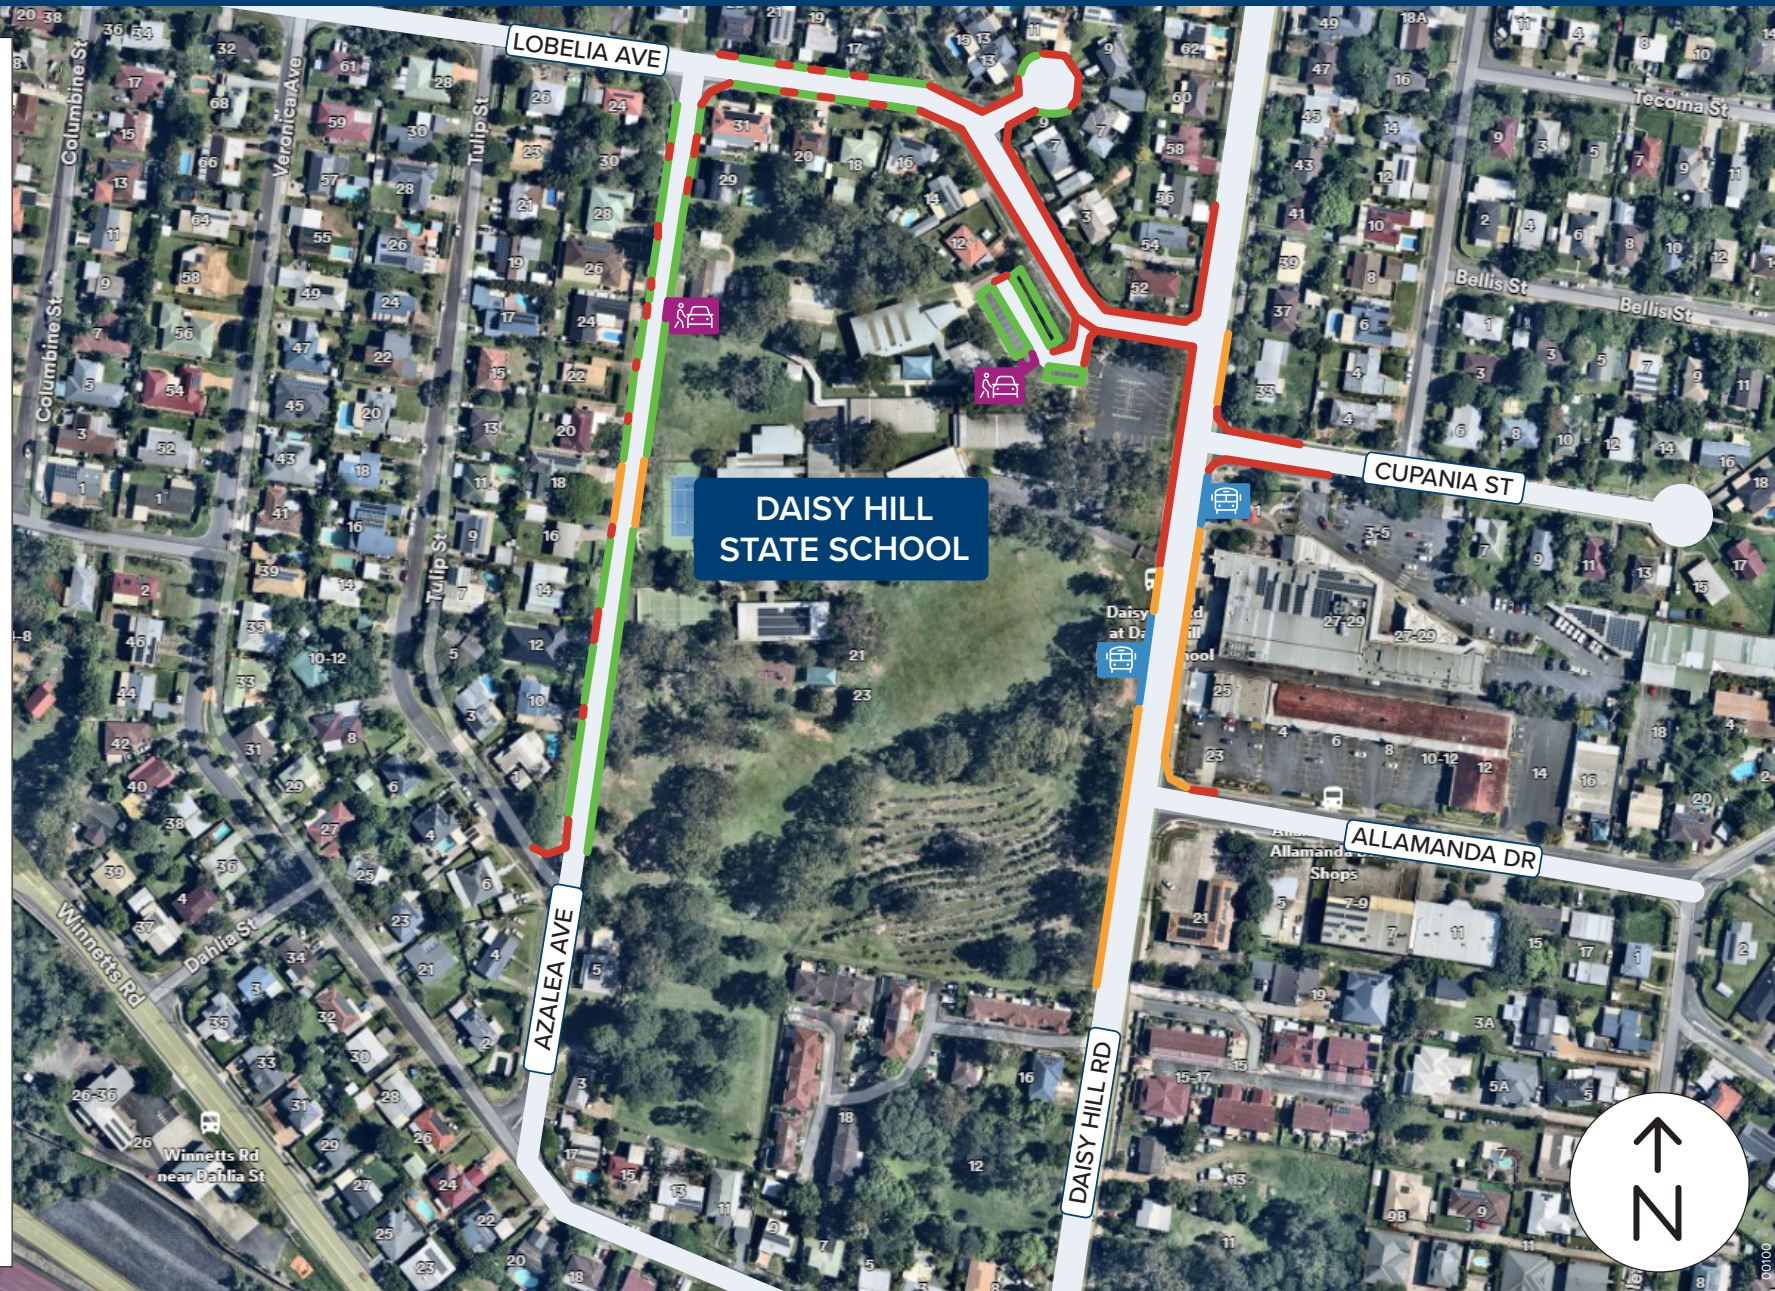

### NO STOPPING – RED

There is no stopping allowed on a length of road or in an area indicated by no stopping signs.

### LOADING ZONES

Loading zones are designated signed areas where you can stop for a maximum of 2 minutes to pickup or dropoff passengers.

Please note this map is intended as a guide only and is not to scale. It is important to observe and adhere to Queensland road rules while using this map.