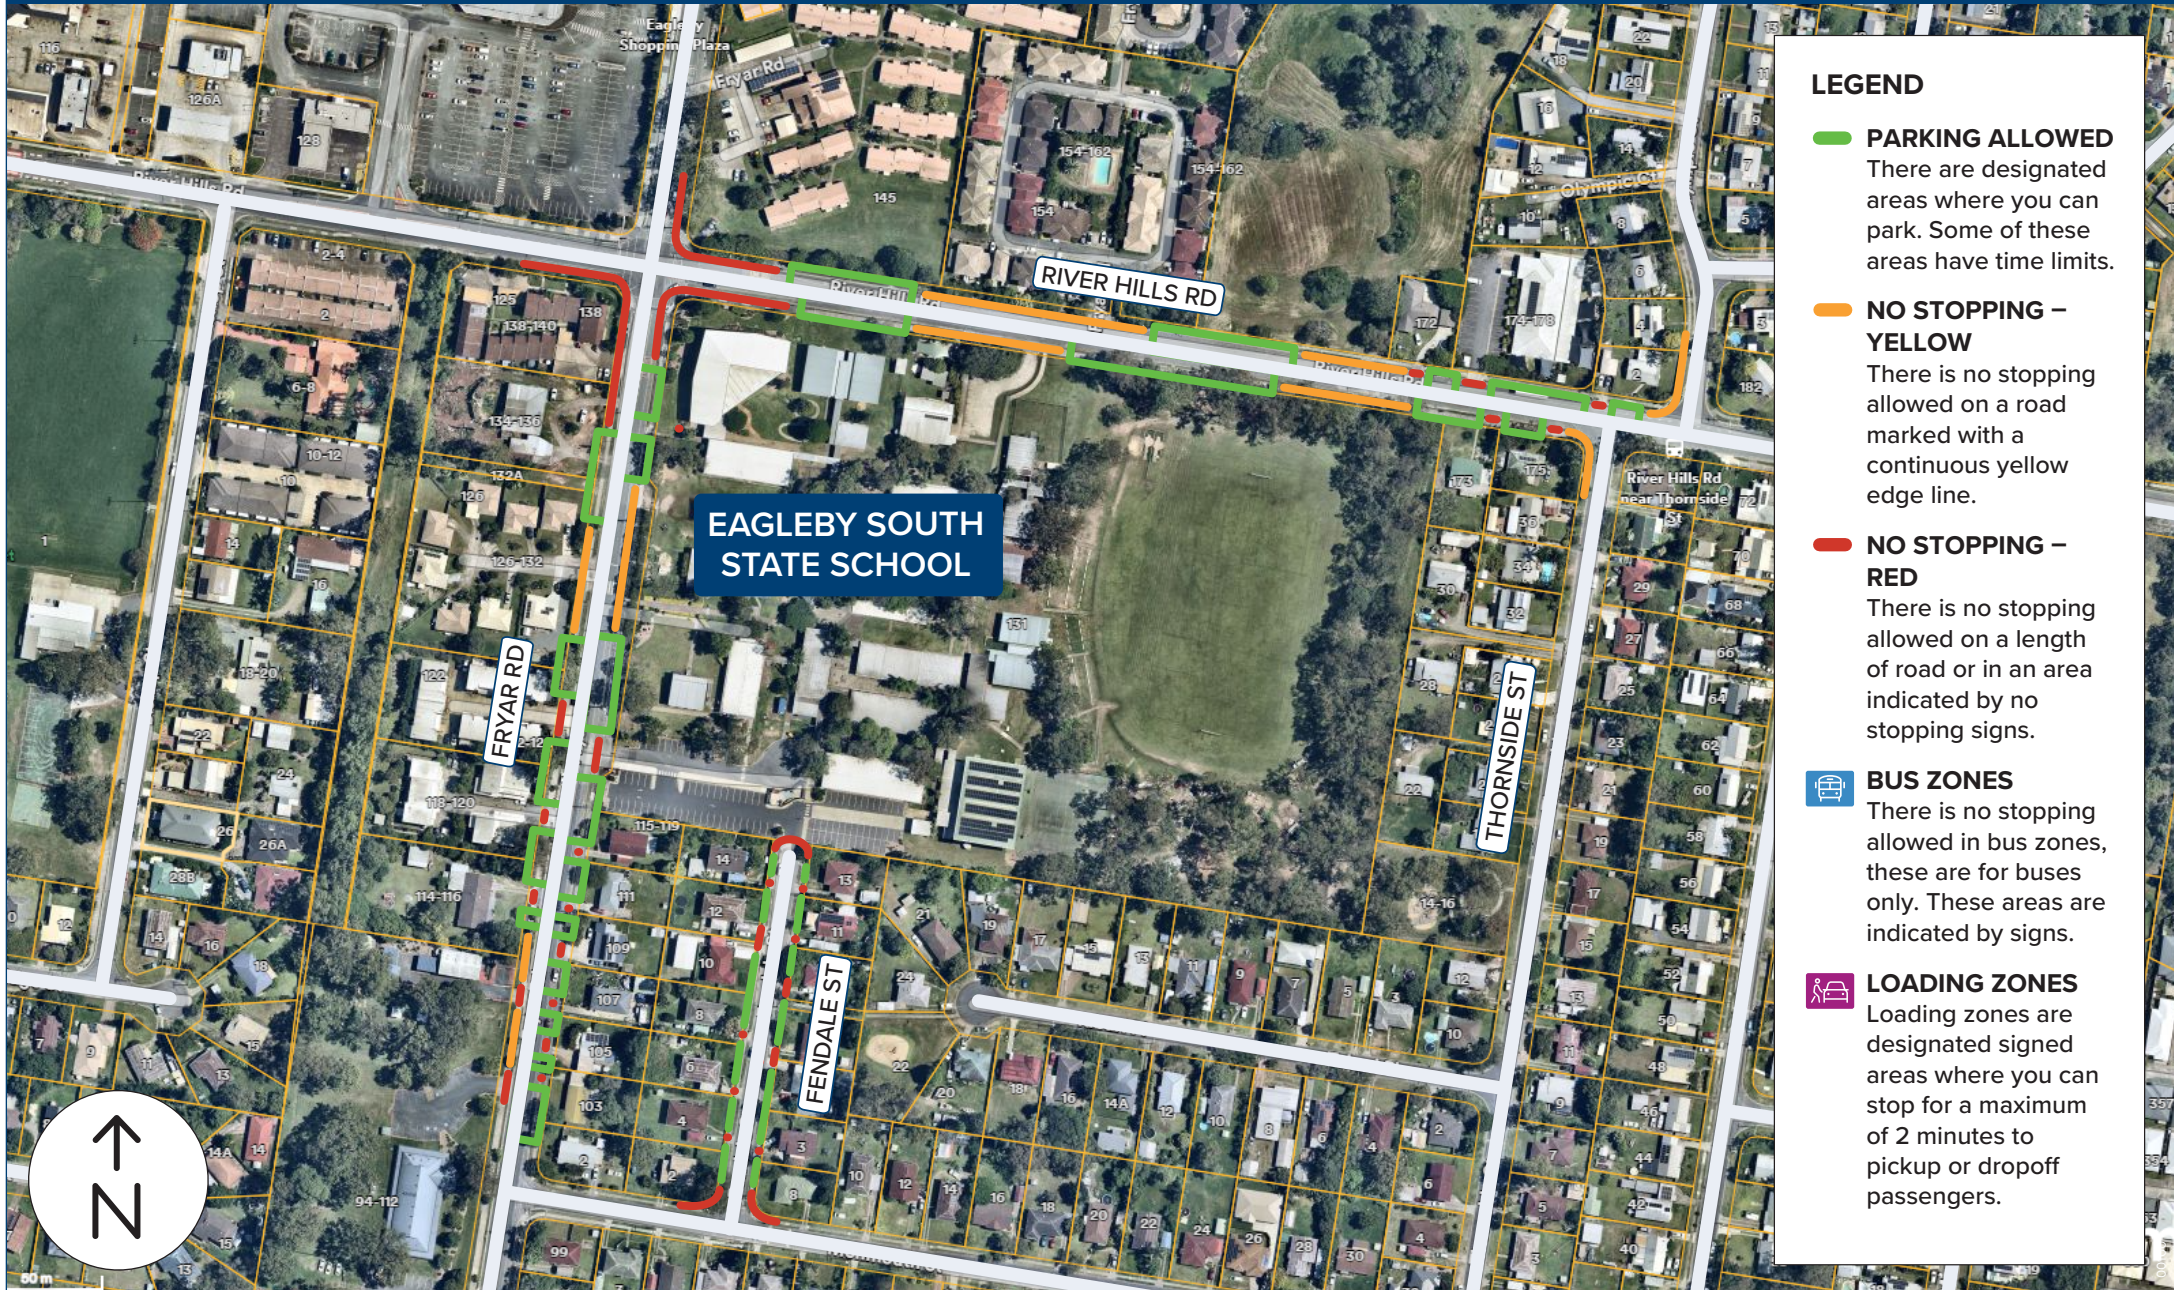

# School parking guide

**EAGLEBY SOUTH STATE SCHOOL**  
Fryar and River Hills Road, Eagleby QLD 4207

## LEGEND

**PARKING ALLOWED**  
There are designated areas where you can park. Some of these areas have time limits.

**NO STOPPING – YELLOW**  
There is no stopping allowed on a road marked with a continuous yellow edge line.

**NO STOPPING – RED**  
There is no stopping allowed on a length of road or in an area indicated by no stopping signs.

**BUS ZONES**  
There is no stopping allowed in bus zones, these are for buses only. These areas are indicated by signs.

**LOADING ZONES**  
Loading zones are designated signed areas where you can stop for a maximum of 2 minutes to pickup or dropoff passengers.

Please note this map is intended as a guide only and is not to scale. It is important to observe and adhere to Queensland road rules while using this map.