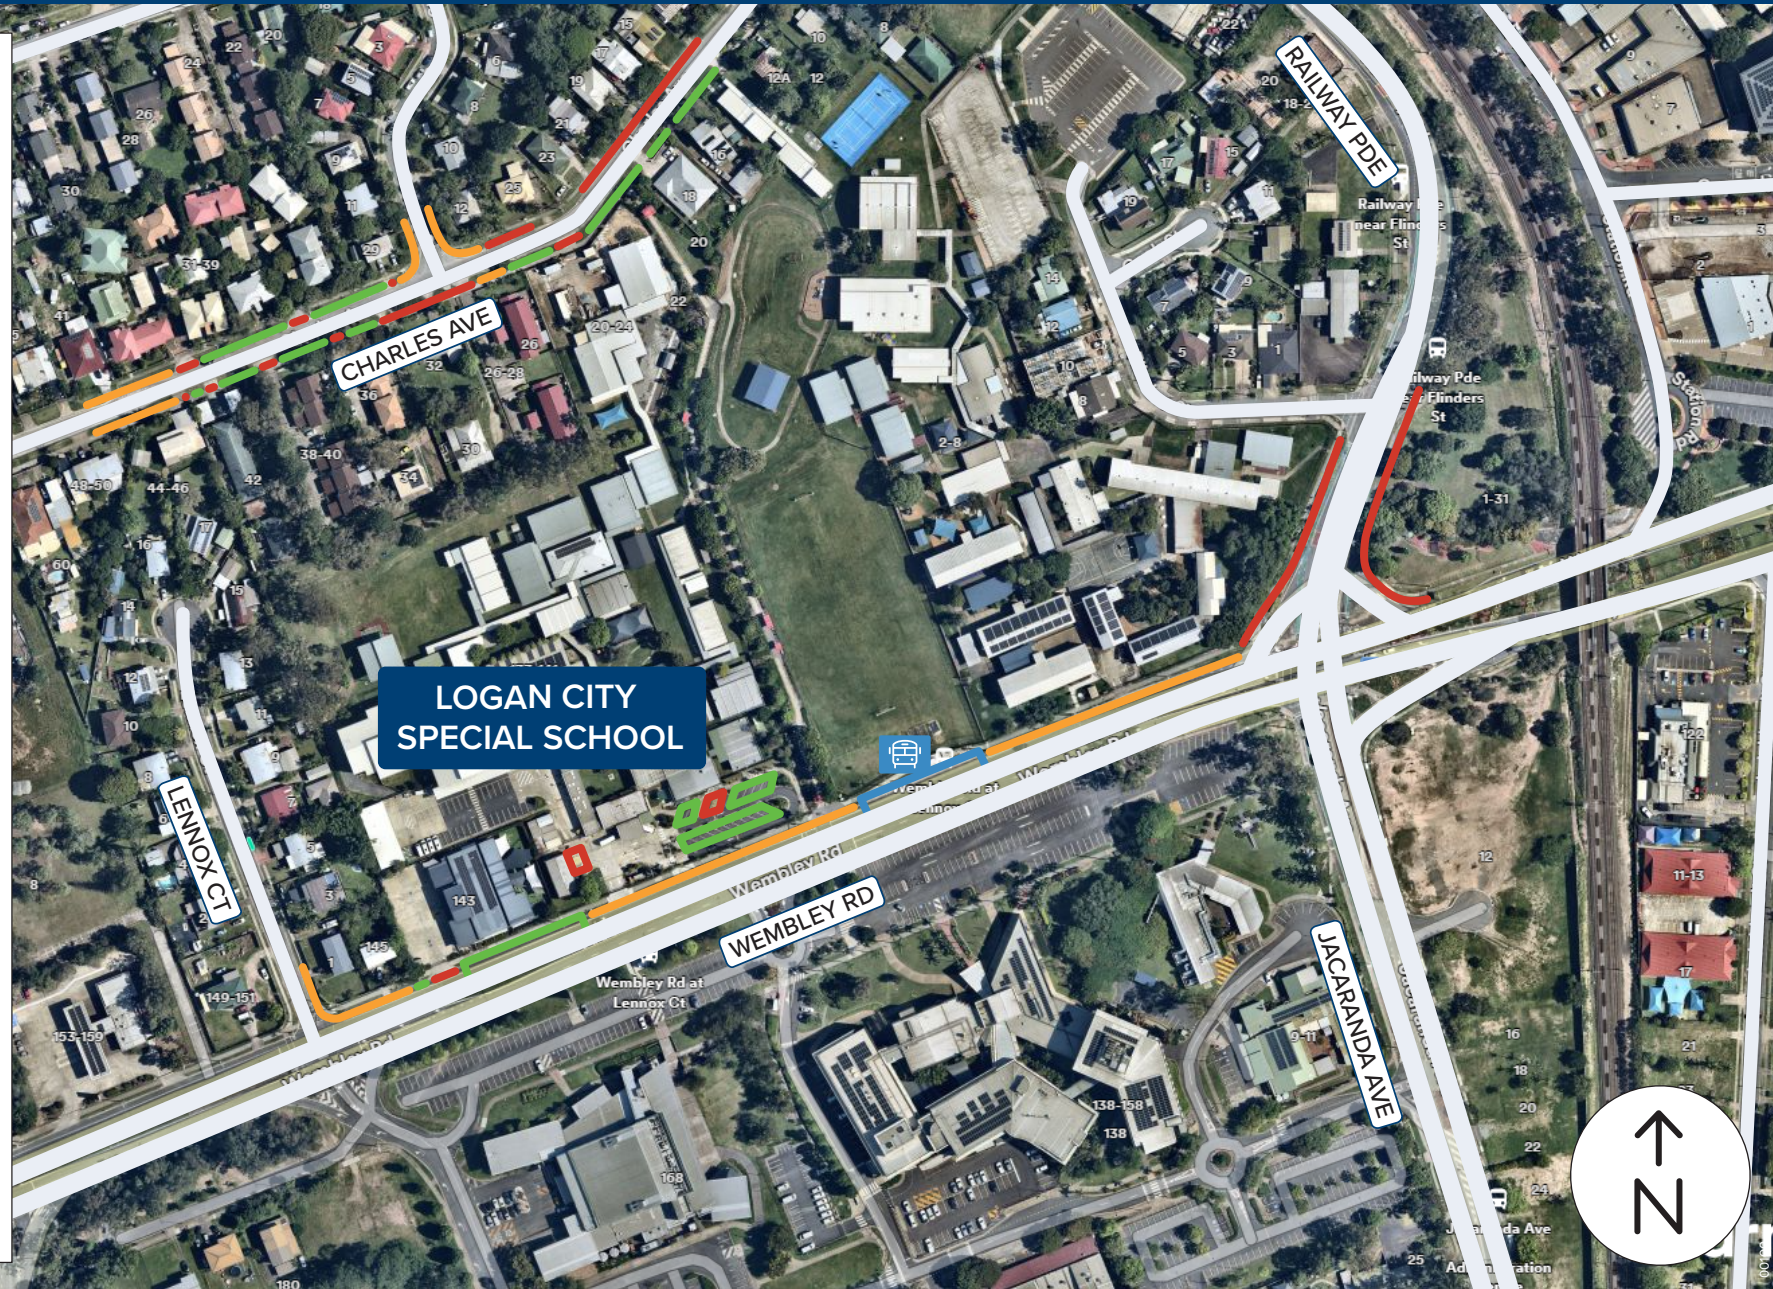

School parking guide

LOGAN CITY SPECIAL SCHOOL
133–141 Wembley Road, Logan Central QLD 4114

LEGEND

PARKING ALLOWED

There are designated areas where you can park. Some of these areas have time limits.

NO STOPPING – YELLOW

There is no stopping allowed on a road marked with a continuous yellow edge line.

NO STOPPING – RED

There is no stopping allowed on a length of road or in an area indicated by no stopping signs.

BUS ZONES

Please note this map is intended as a guide only and is not to scale. It is important to observe and adhere to Queensland road rules while using this map.