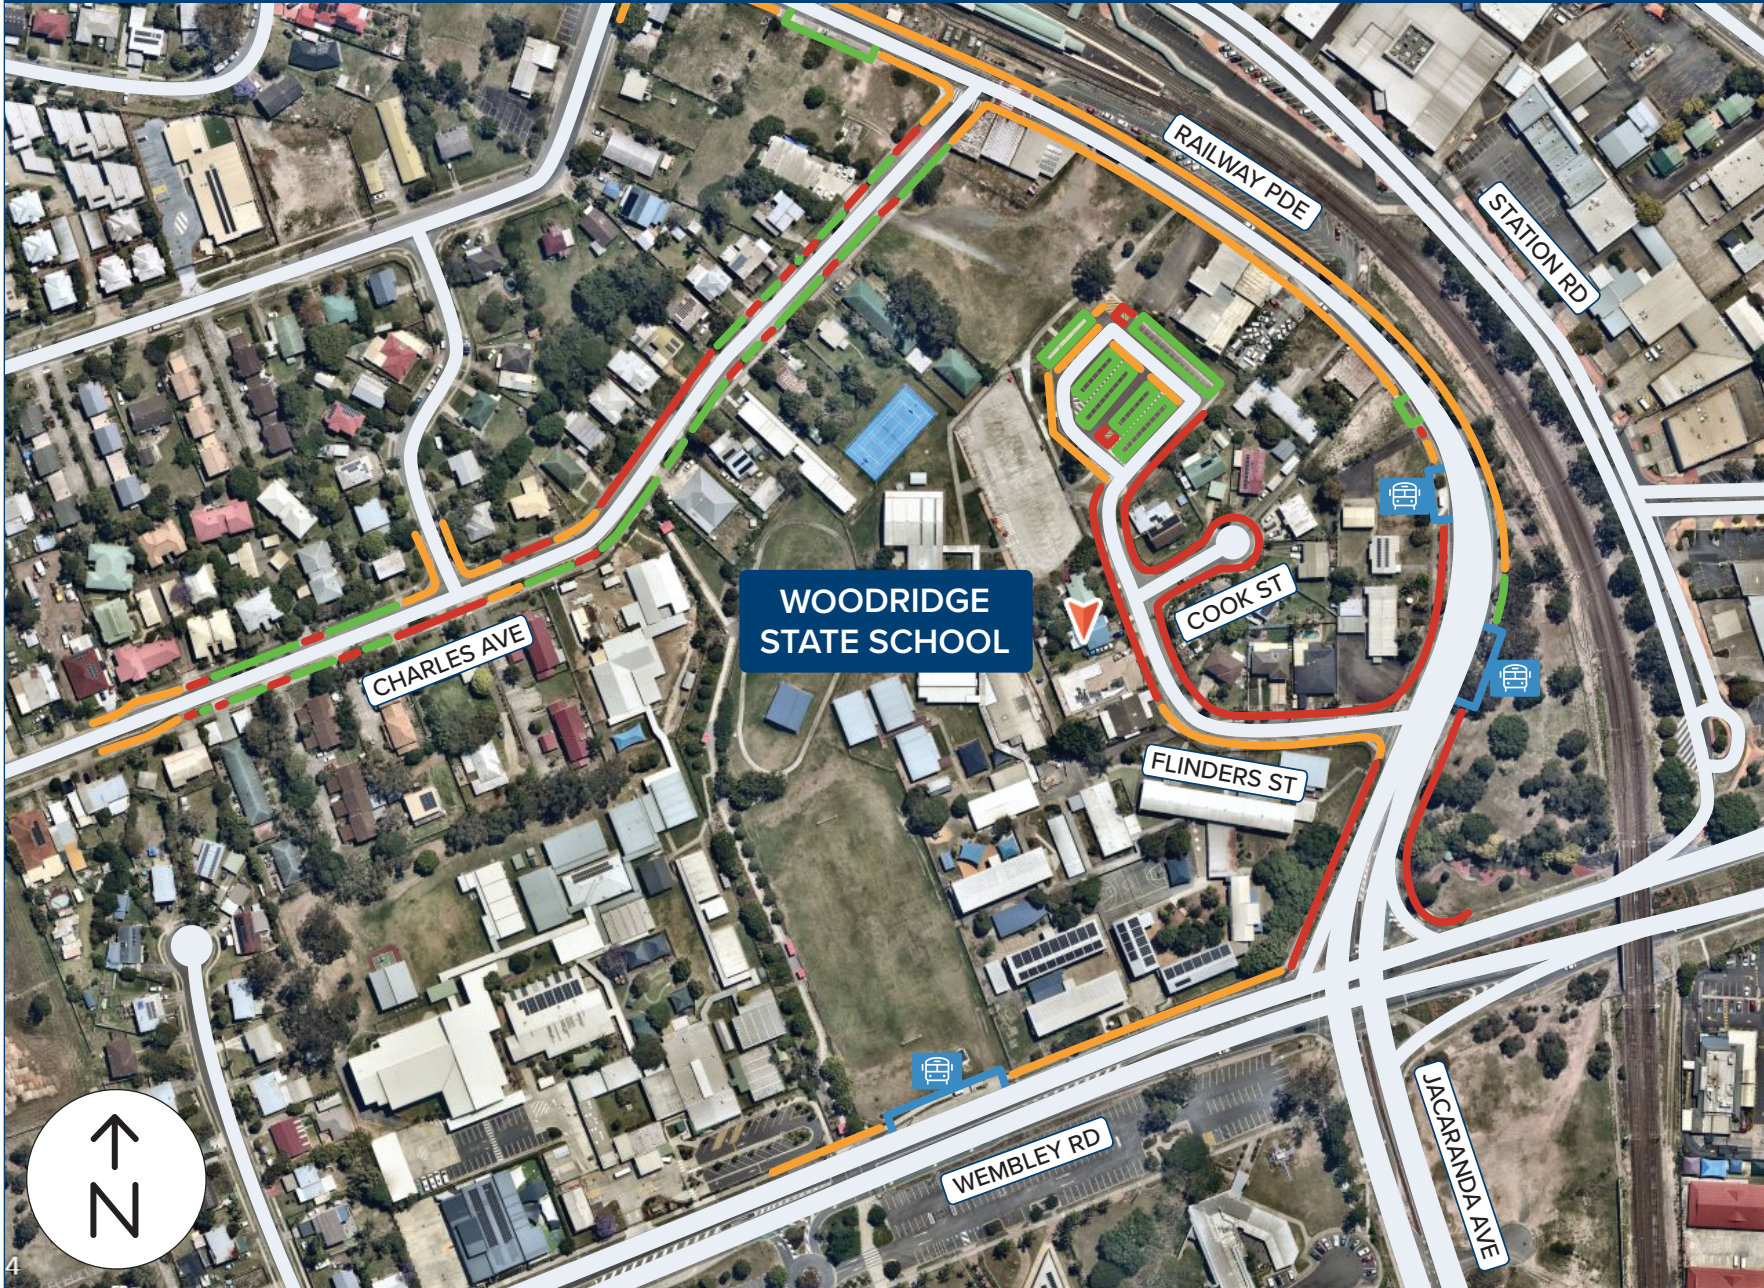

School parking guide

WOODRIDGE STATE SCHOOL
Wembley Road & Railway Parade, Woodridge QLD 4114

LEGEND

PARKING ALLOWED
There are designated areas where you can park. Some of these areas have time limits.

NO STOPPING – YELLOW
There is no stopping allowed on a road marked with a continuous yellow edge line.

NO STOPPING – RED
There is no stopping allowed on a length of road or in an area indicated by no stopping signs.

BUS ZONES
There is no stopping allowed in bus zones, these are for buses only. These areas are indicated by signs.

LOADING ZONES
Loading zones are designated signed areas where you can stop for a maximum of 2 minutes to pickup or dropoff passengers.