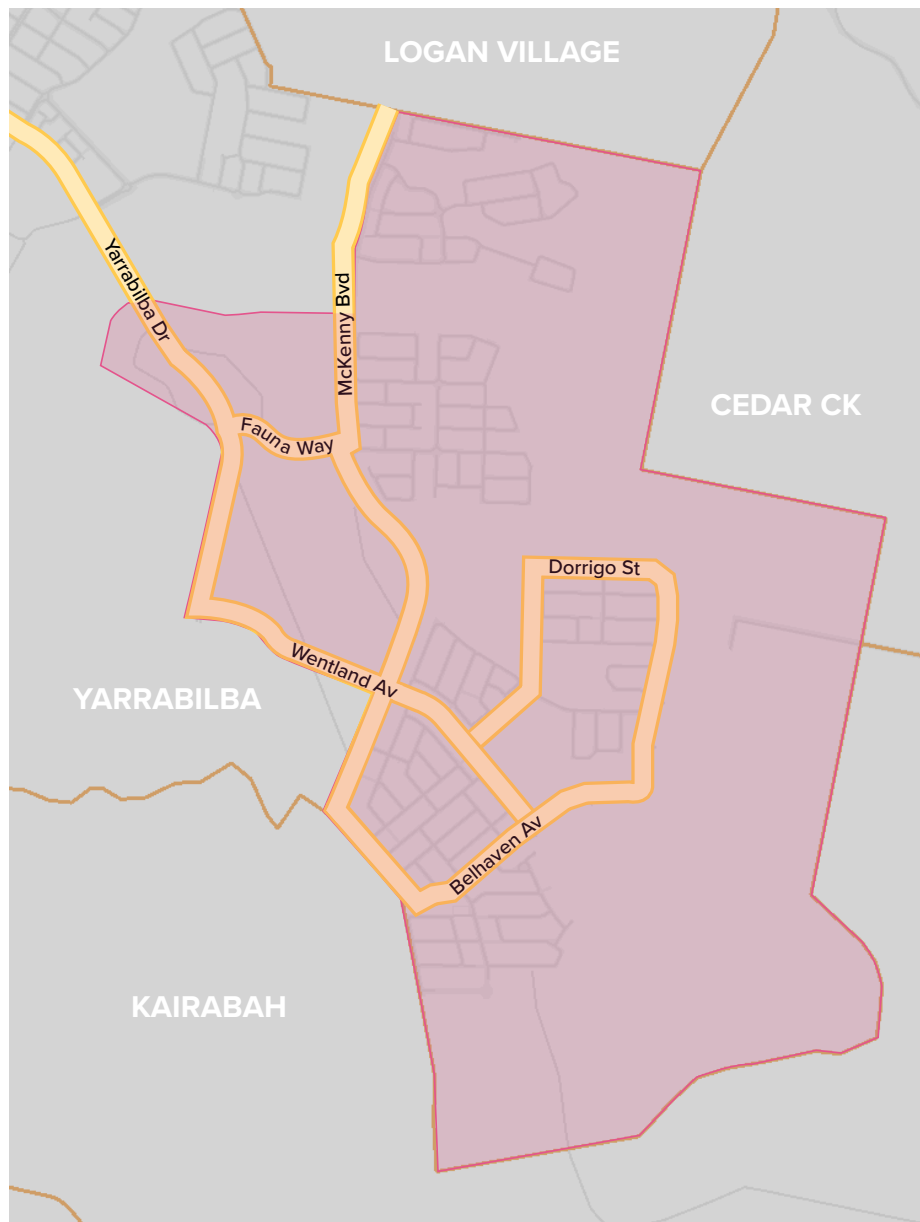

Changes to your bin collection day

Yarrabilba affected area

Properties in the red area will be on a new collection cycle from the week of **9 December 2024**.

Your service collection day is changing from Friday to Wednesday.

 Bin day will change

 No change to bin day

Your new bin collection calendar

Yarrabilba affected area

DECEMBER 2024						
SUN	MON	TUE	WED	THU	FRI	SAT
1	2	3	4	5	6	7
8	9	10	11	12	13	14
15	16	17	18	19	20	21
22	23	24	25	26	27	28
29	30	31				

MARCH 2025						
SUN	MON	TUE	WED	THU	FRI	SAT
						1
2	3	4	5	6	7	8
9	10	11	12	13	14	15
16	17	18	19	20	21	22
23	24	25	26	27	28	29
30	31					

APRIL 2025						
SUN	MON	TUE	WED	THU	FRI	SAT
		1	2	3	4	5
6	7	8	9	10	11	12
13	14	15	16	17	18	19
20	21	22	23	24	25	26
27	28	29	30			

MAY 2025						
SUN	MON	TUE	WED	THU	FRI	SAT
				1	2	3
4	5	6	7	8	9	10
11	12	13	14	15	16	17
18	19	20	21	22	23	24
25	26	27	28	29	30	31

JUNE 2025						
SUN	MON	TUE	WED	THU	FRI	SAT
1	2	3	4	5	6	7
8	9	10	11	12	13	14
15	16	17	18	19	20	21
22	23	24	25	26	27	28
29	30					