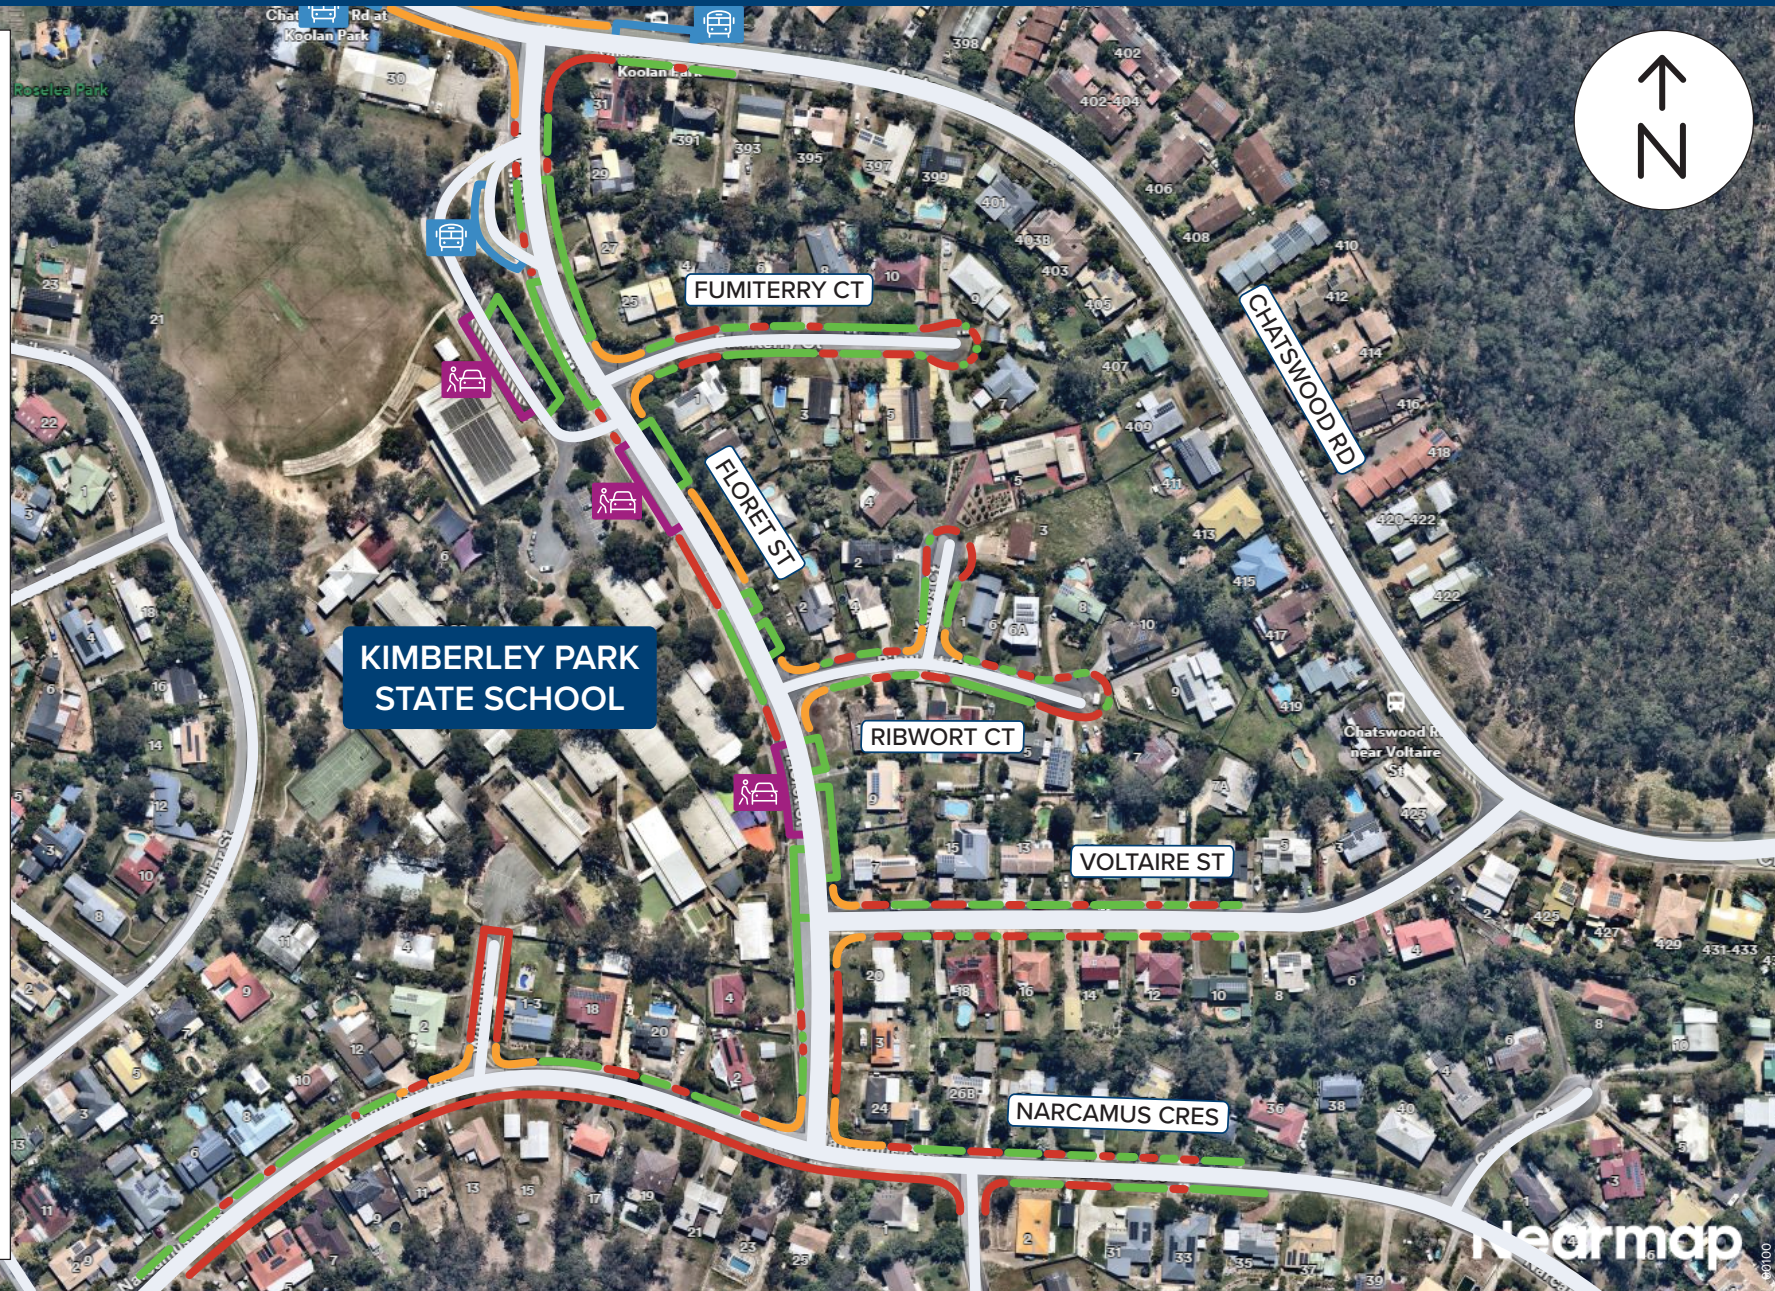

School parking guide

KIMBERLEY PARK STATE SCHOOL
Floret Street, Shailer Park QLD 4128

LEGEND

PARKING ALLOWED

There are designated areas where you can park. Some of these areas have time limits.

NO STOPPING – YELLOW

There is no stopping allowed on a road marked with a continuous yellow edge line.

NO STOPPING – RED

There is no stopping allowed on a length of road or in an area indicated by no stopping signs.

BUS ZONES

There is no stopping allowed in bus zones, these are for buses only. These areas are indicated by signs.

LOADING ZONES

Loading zones are designated signed areas where you can stop for a maximum of 2 minutes to pickup or dropoff passengers.

Please note this map is intended as a guide only and is not to scale. It is important to observe and adhere to Queensland road rules while using this map.