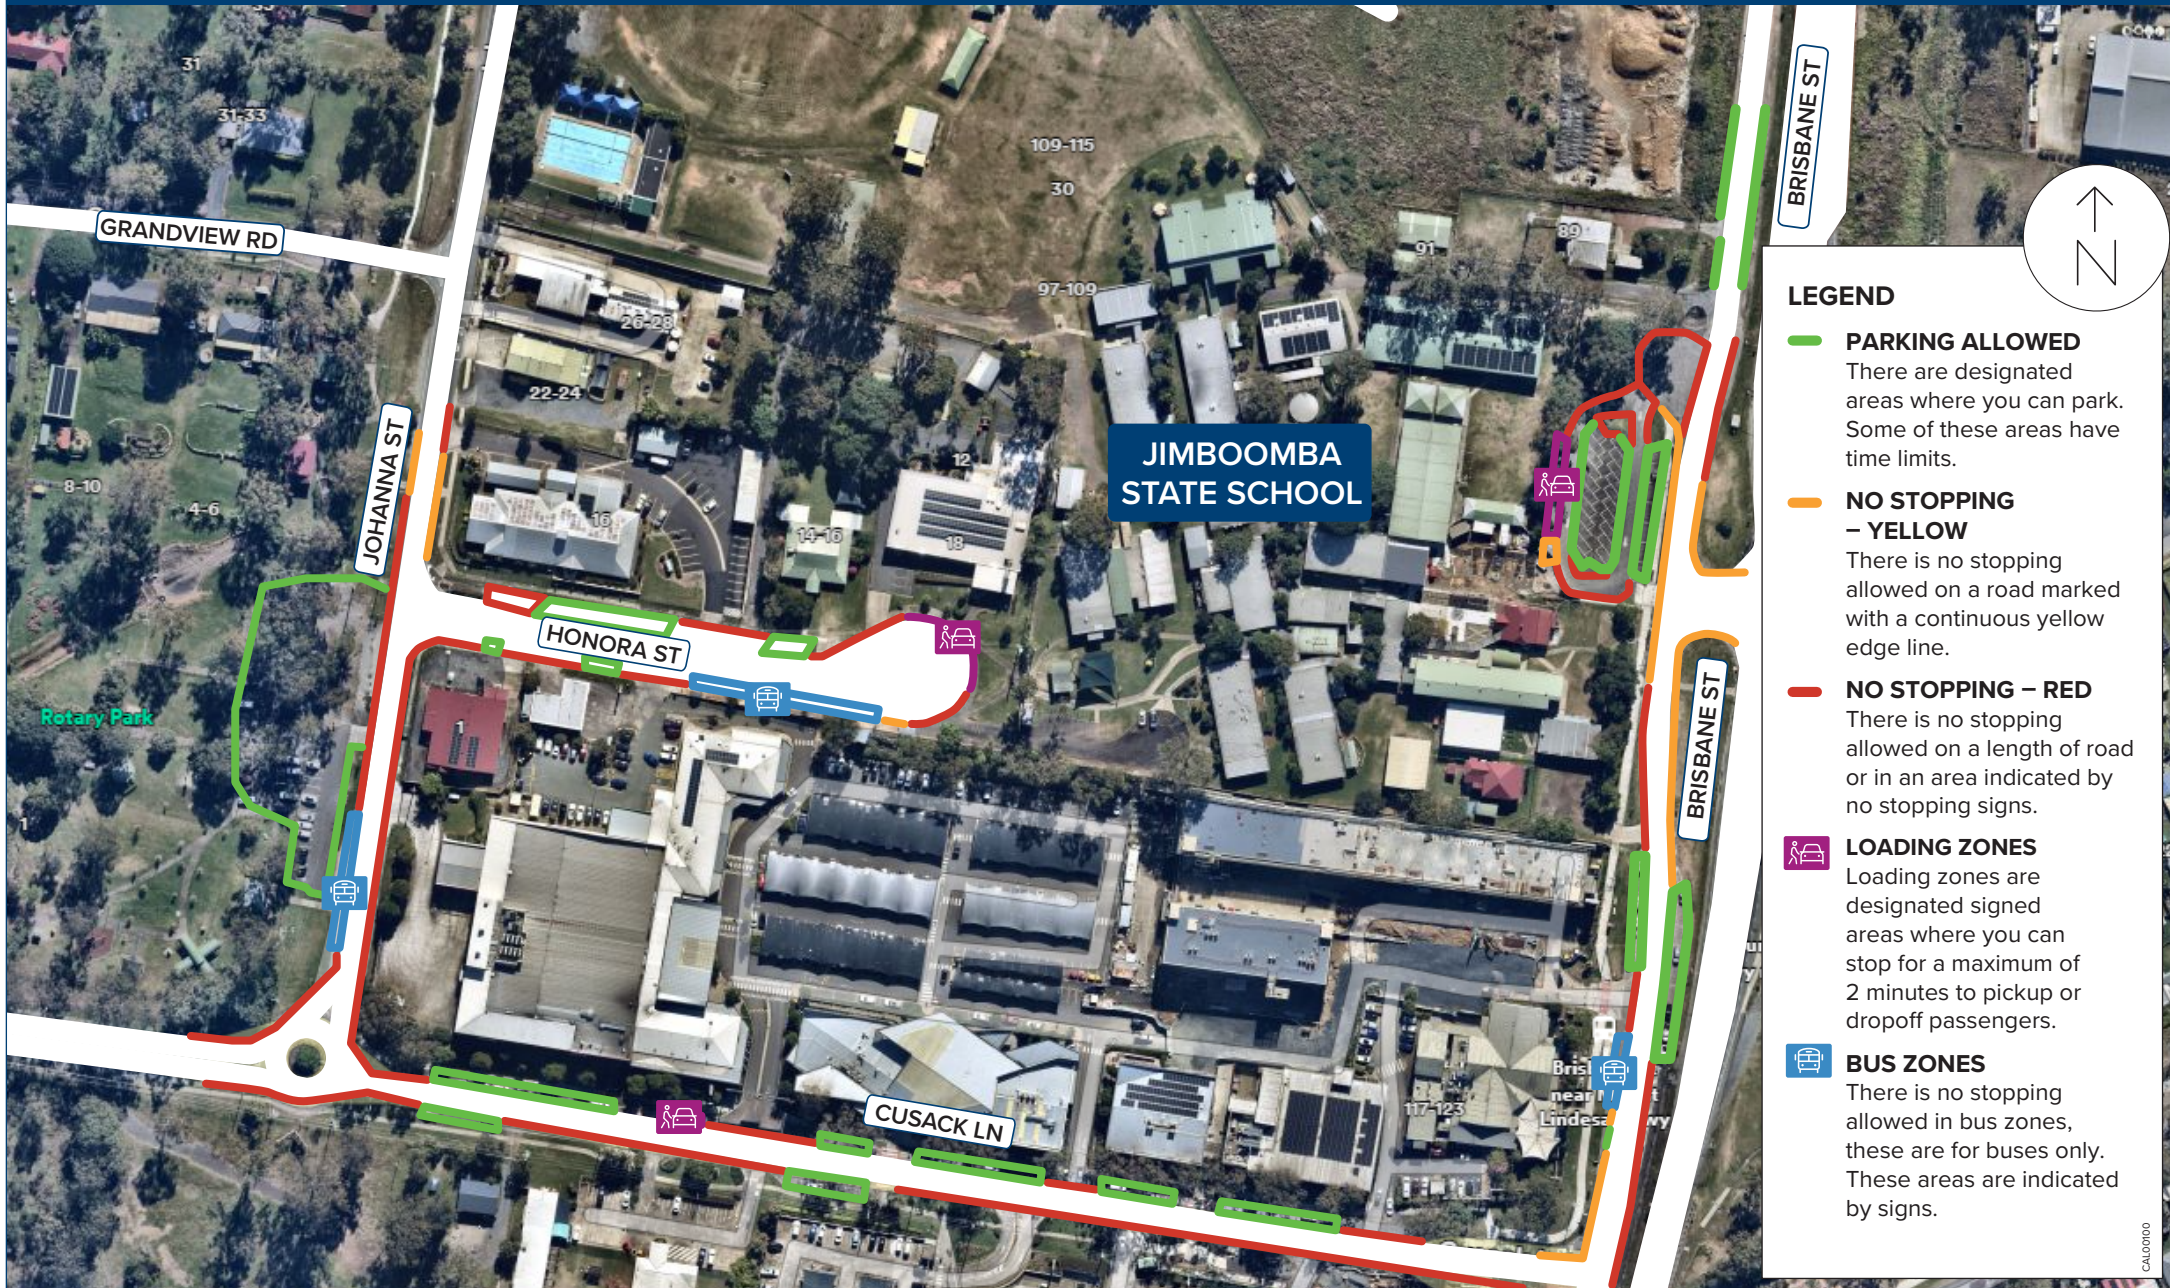

# School parking guide

JIMBOOMBA STATE SCHOOL  
97 Brisbane Street, Jimboomba QLD 4280

## LEGEND

- PARKING ALLOWED**  
There are designated areas where you can park. Some of these areas have time limits.
- NO STOPPING – YELLOW**  
There is no stopping allowed on a road marked with a continuous yellow edge line.
- NO STOPPING – RED**  
There is no stopping allowed on a length of road or in an area indicated by no stopping signs.
- LOADING ZONES**  
Loading zones are designated signed areas where you can stop for a maximum of 2 minutes to pickup or dropoff passengers.
- BUS ZONES**  
There is no stopping allowed in bus zones, these are for buses only. These areas are indicated by signs.

Please note this map is intended as a guide only and is not to scale. It is important to observe and adhere to Queensland road rules while using this map.