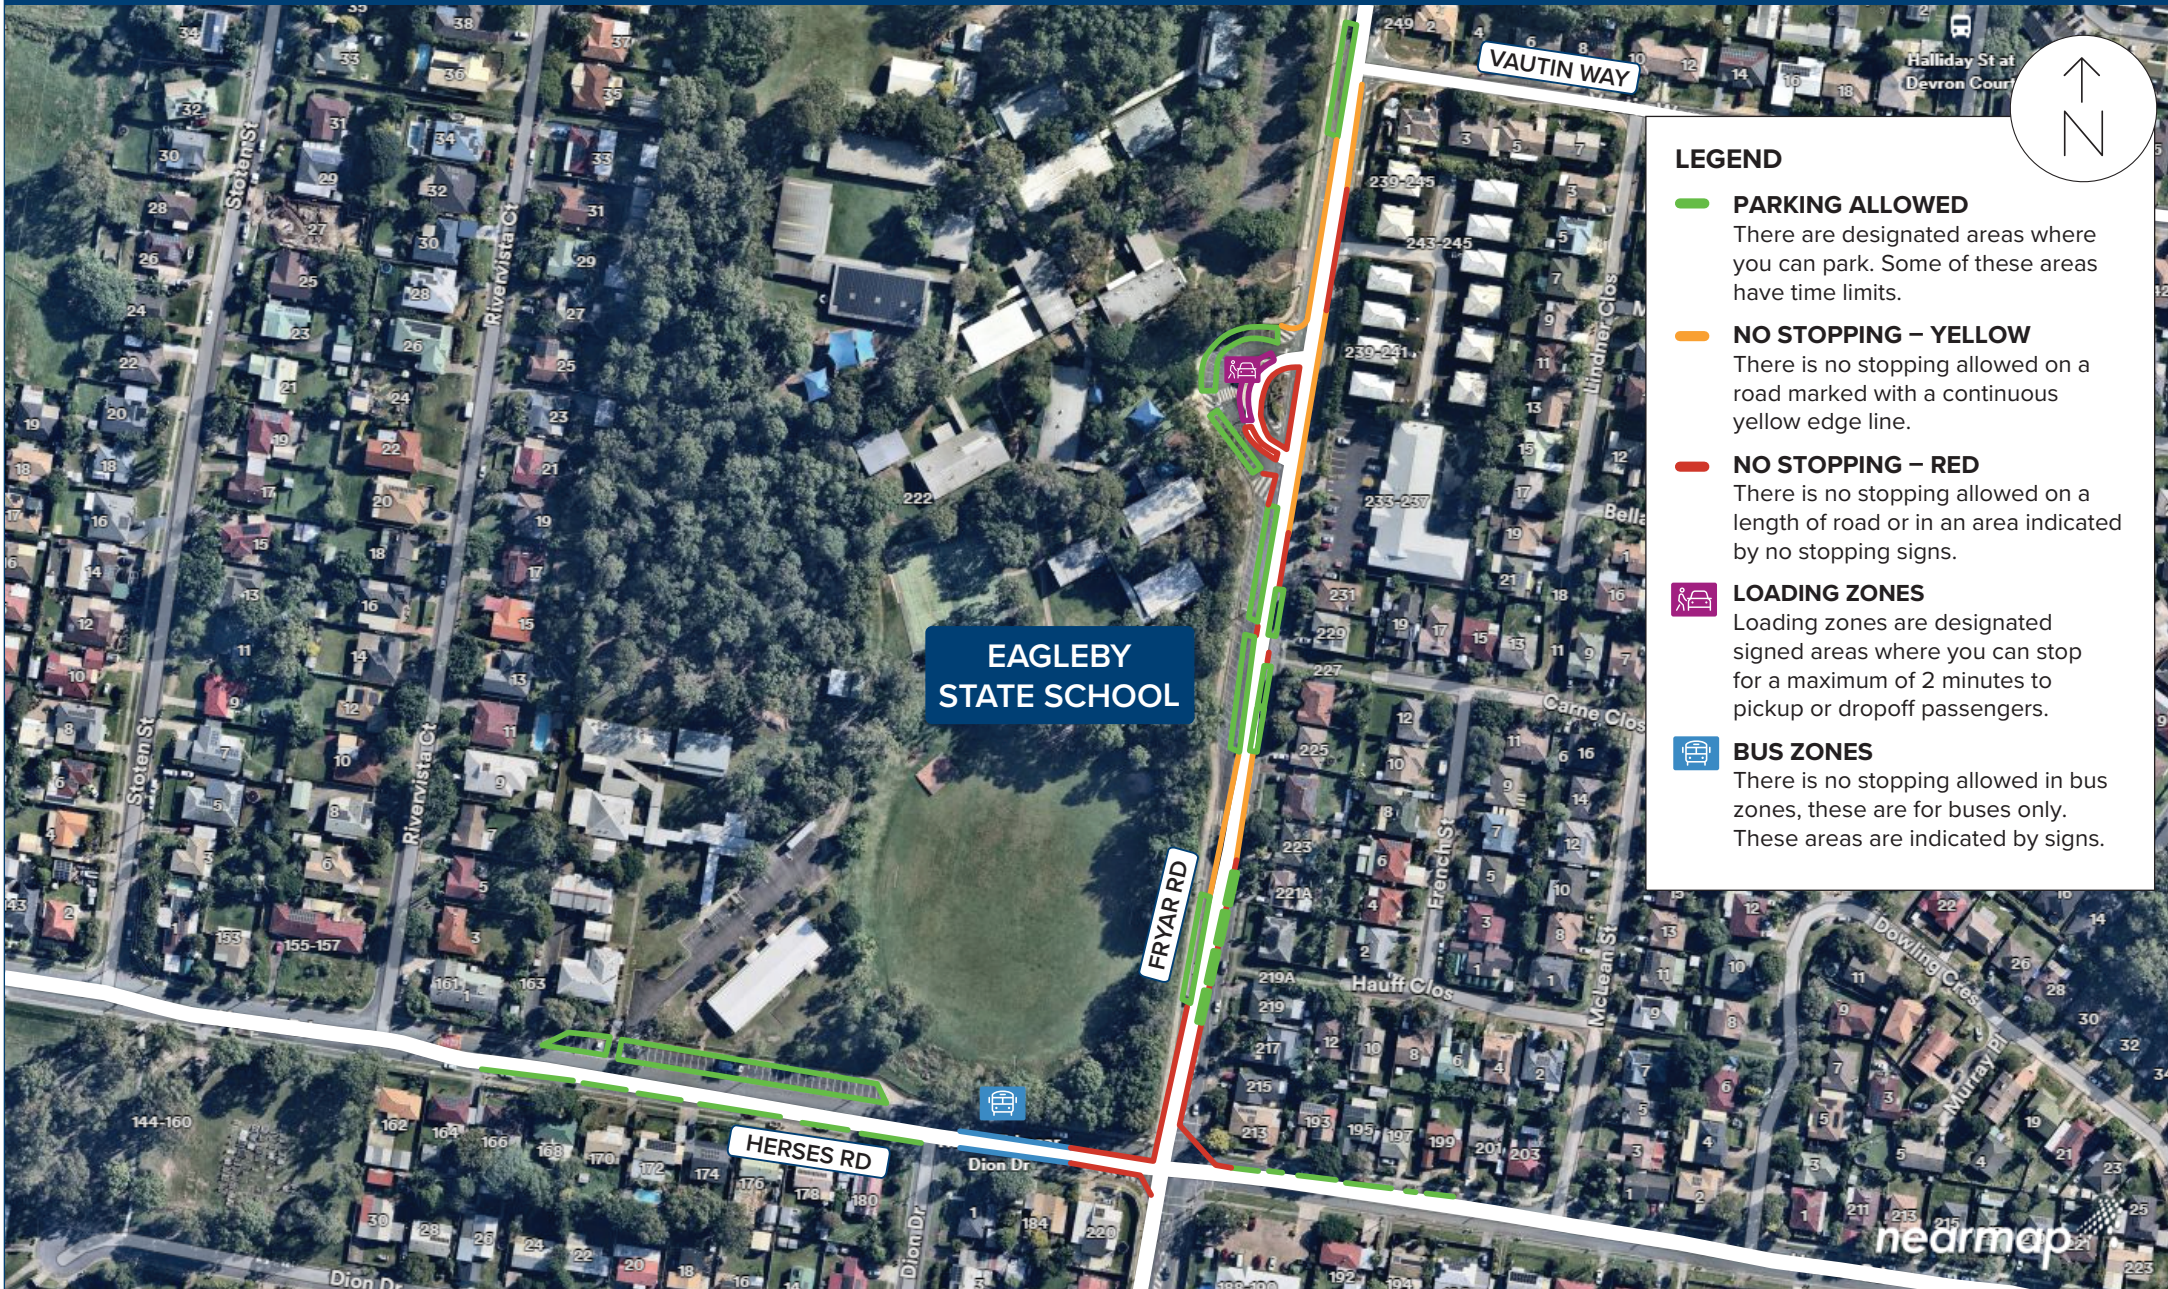

School parking guide

EAGLEBY STATE SCHOOL
Cor Fryar and Horses Roads, Eagleby QLD 4207

EAGLEBY STATE SCHOOL

LEGEND

- PARKING ALLOWED**
There are designated areas where you can park. Some of these areas have time limits.
- NO STOPPING – YELLOW**
There is no stopping allowed on a road marked with a continuous yellow edge line.
- NO STOPPING – RED**
There is no stopping allowed on a length of road or in an area indicated by no stopping signs.
- LOADING ZONES**
Loading zones are designated signed areas where you can stop for a maximum of 2 minutes to pickup or dropoff passengers.
- BUS ZONES**
There is no stopping allowed in bus zones, these are for buses only. These areas are indicated by signs.

Please note this map is intended as a guide only and is not to scale. It is important to observe and adhere to Queensland road rules while using this map.