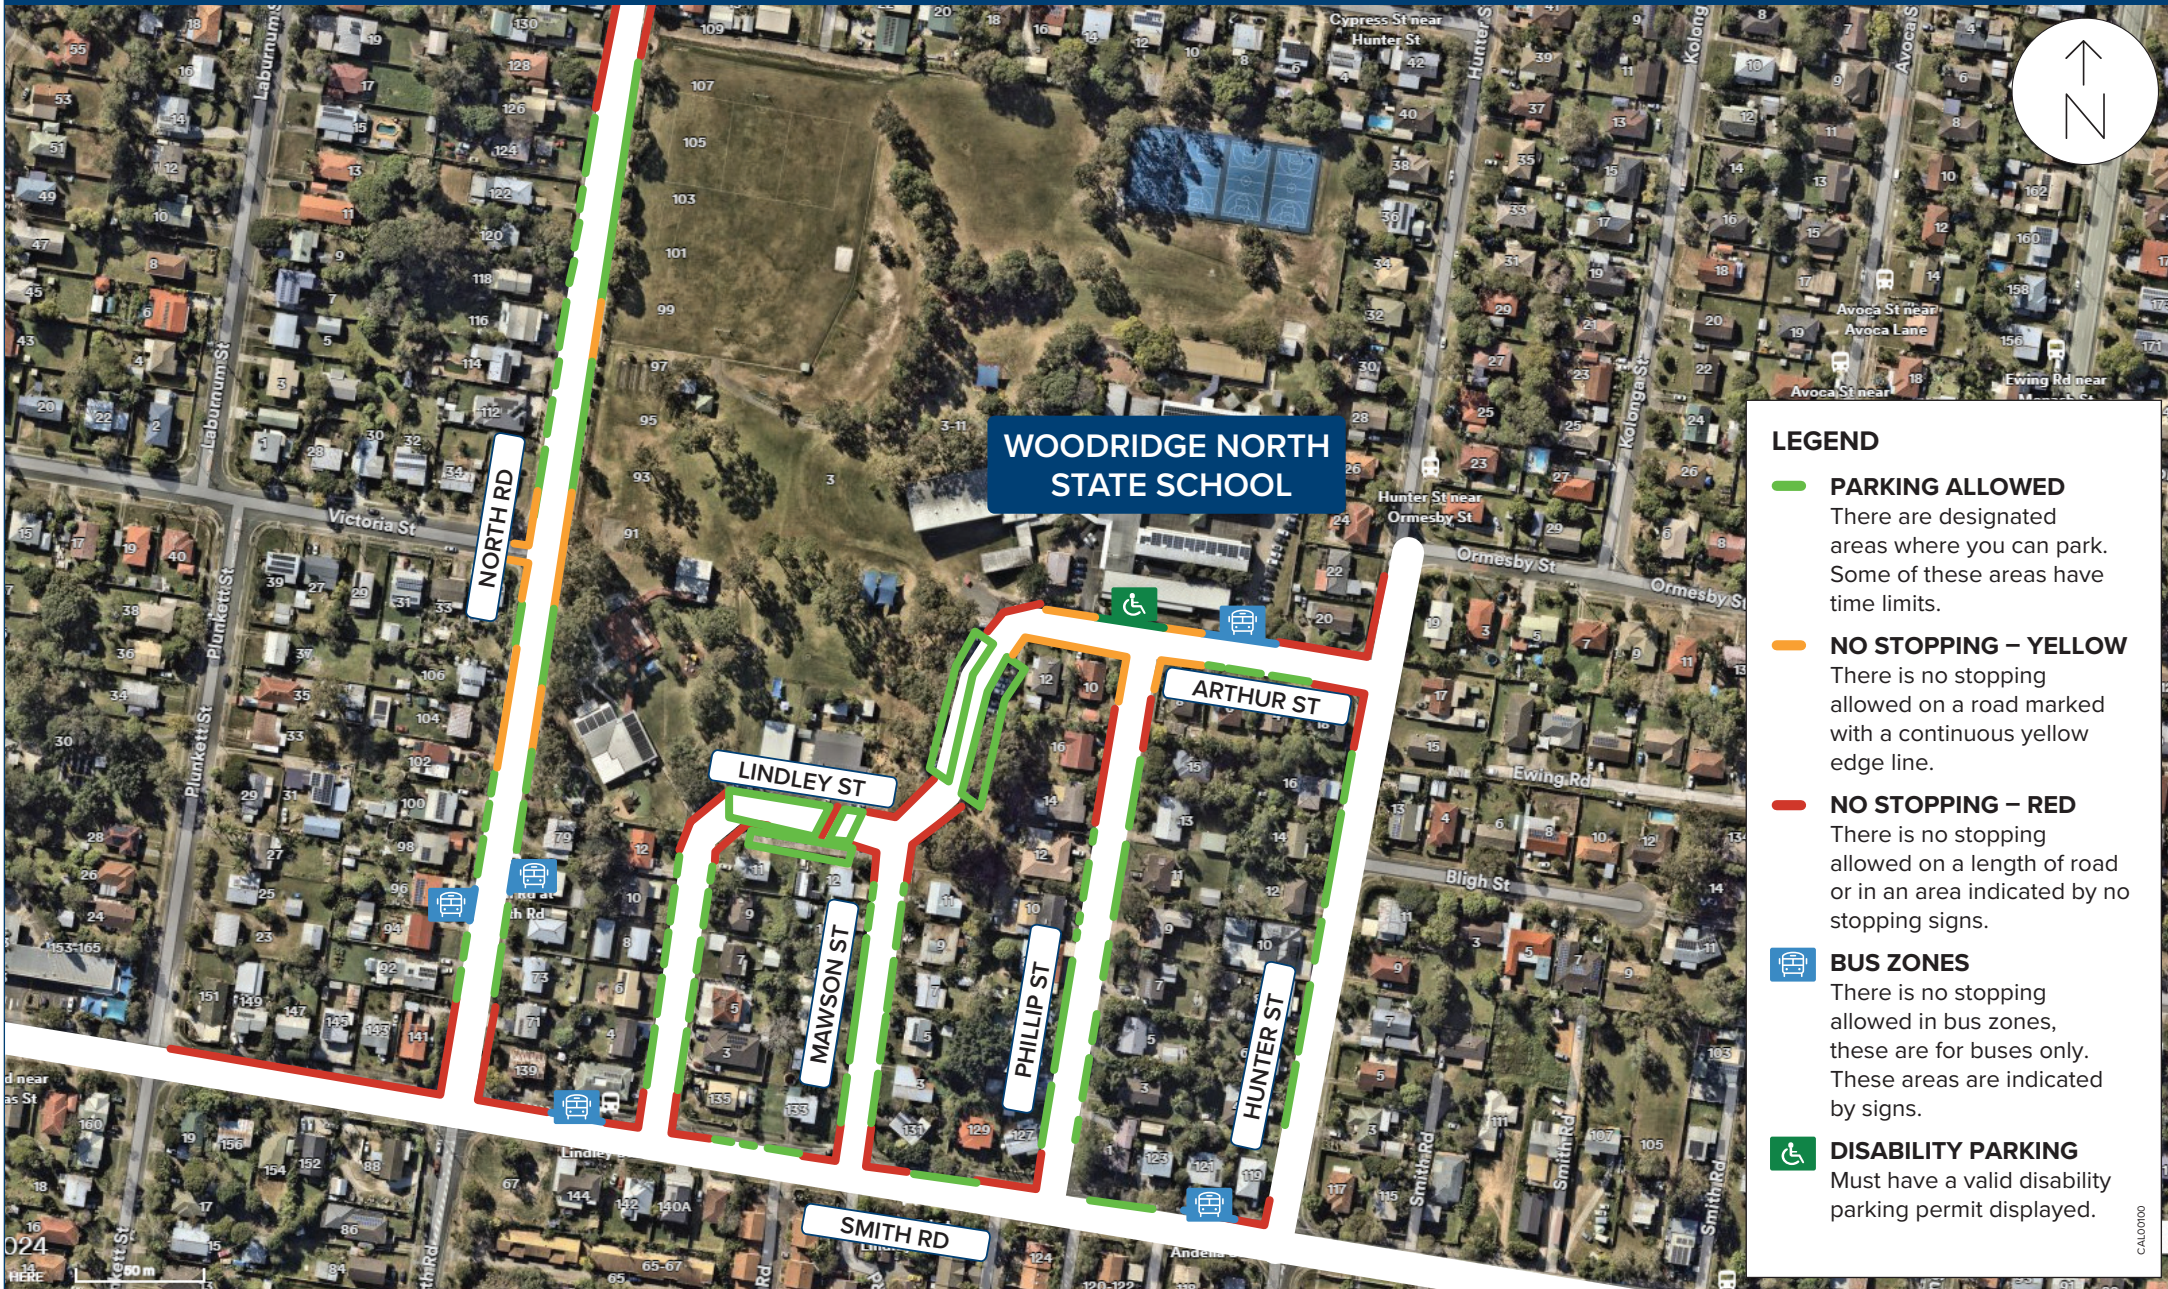

School parking guide

WOODRIDGE NORTH STATE SCHOOL
3–11 Arthur Street, Woodridge 4114

LEGEND

- PARKING ALLOWED**
There are designated areas where you can park. Some of these areas have time limits.
- NO STOPPING – YELLOW**
There is no stopping allowed on a road marked with a continuous yellow edge line.
- NO STOPPING – RED**
There is no stopping allowed on a length of road or in an area indicated by no stopping signs.
- BUS ZONES**
There is no stopping allowed in bus zones, these are for buses only. These areas are indicated by signs.
- DISABILITY PARKING**
Must have a valid disability parking permit displayed.

Please note this map is intended as a guide only and is not to scale. It is important to observe and adhere to Queensland road rules while using this map.