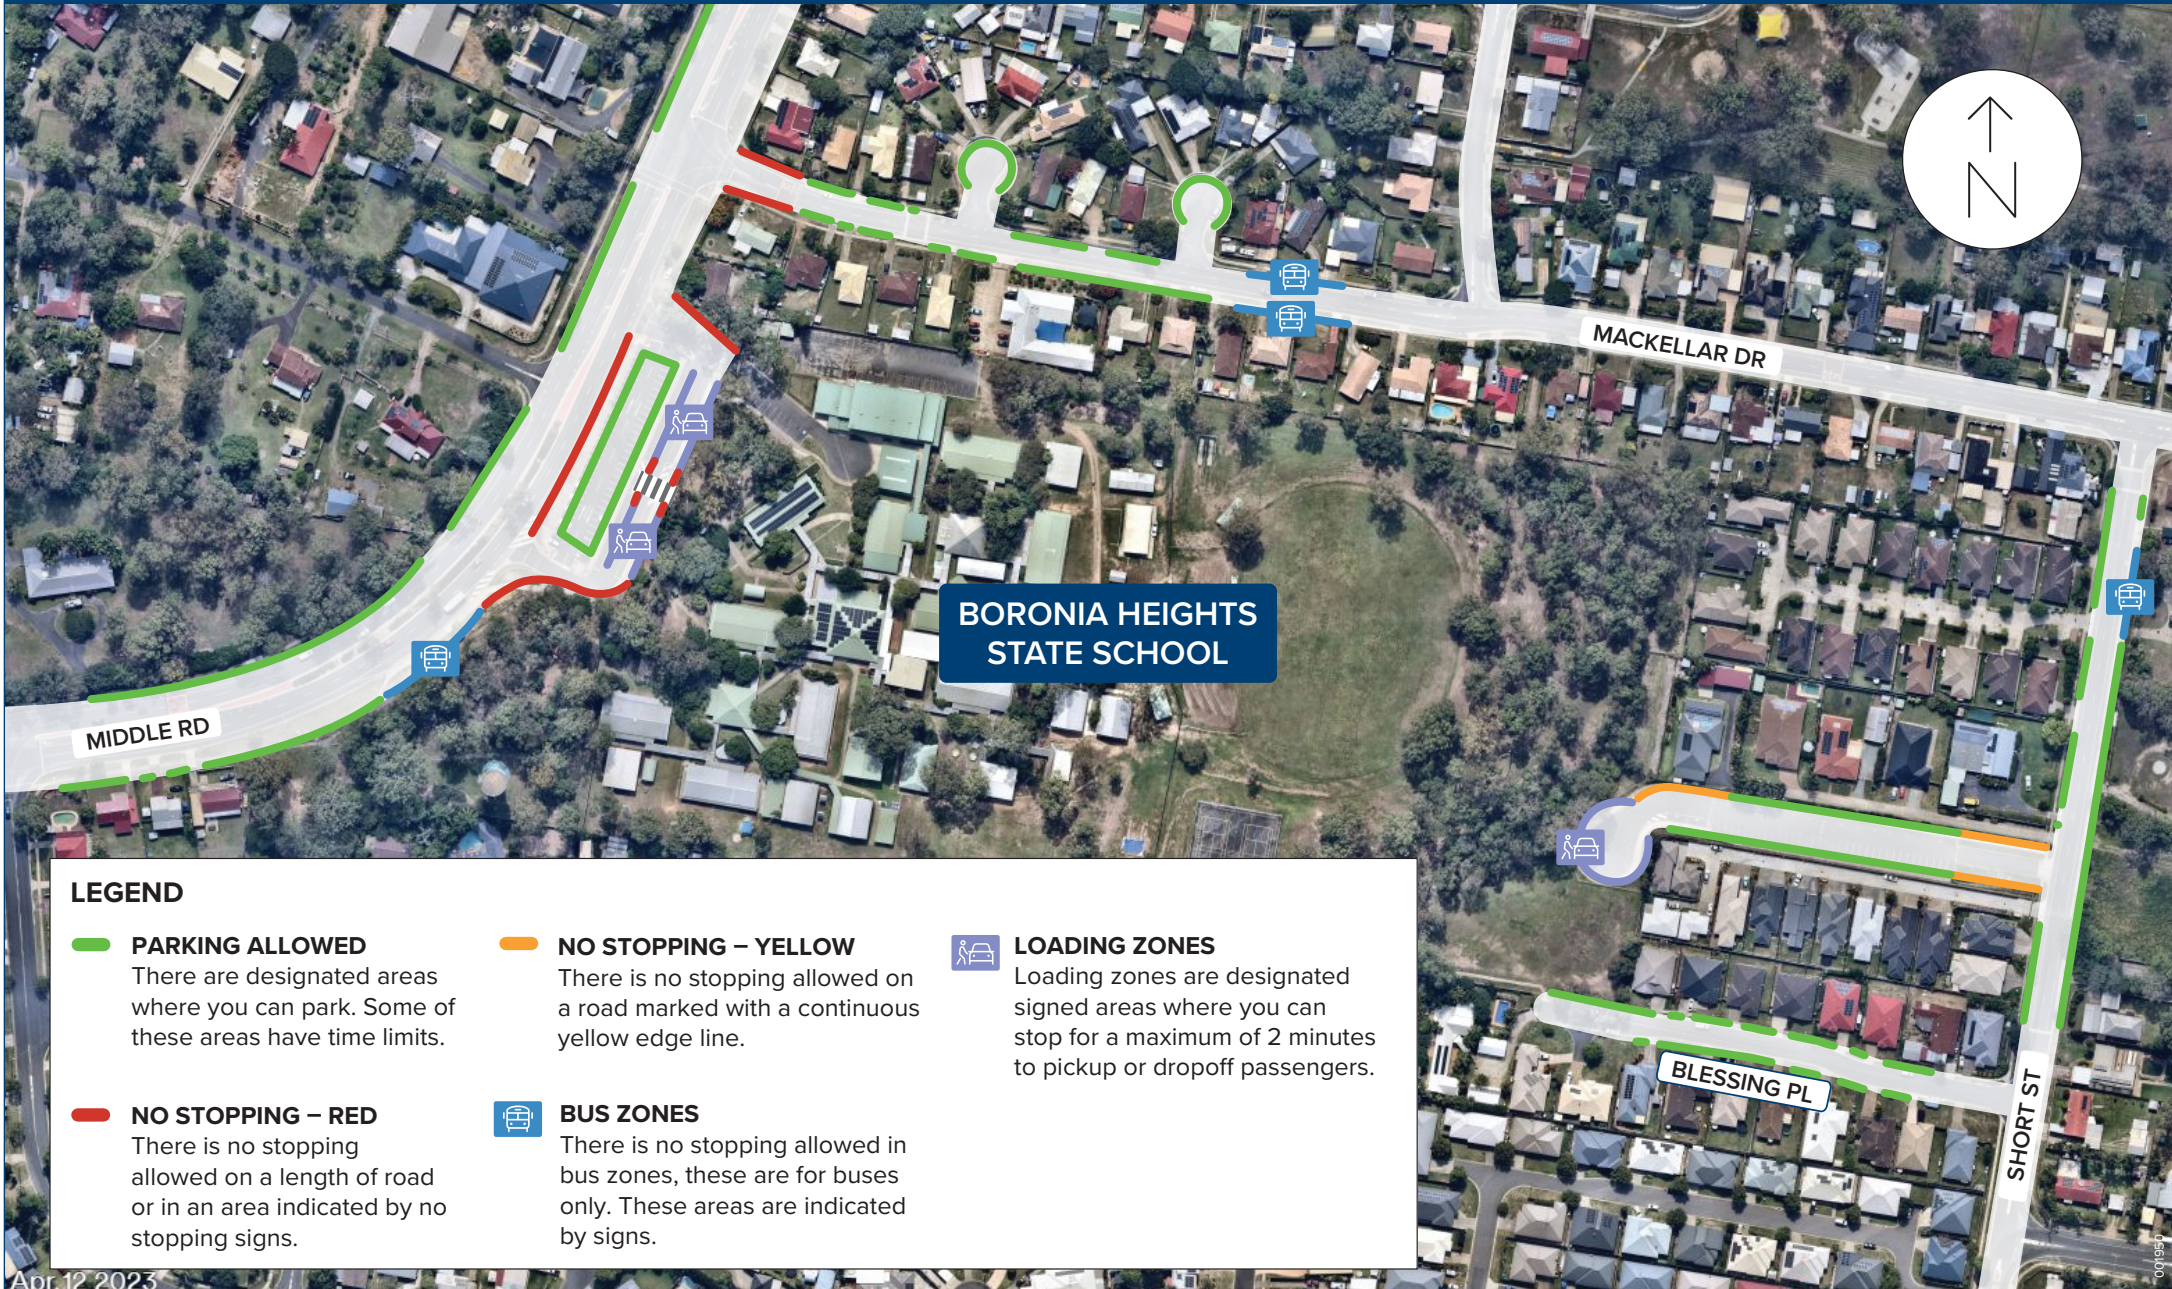

# School parking guide

**BORONIA HEIGHTS STATE SCHOOL**  
194 Middle Rd, Boronia Heights QLD 4124

Apr. 12 2023

Please note this map is intended as a guide only and is not to scale. It is important to observe and adhere to Queensland road rules while using this map.