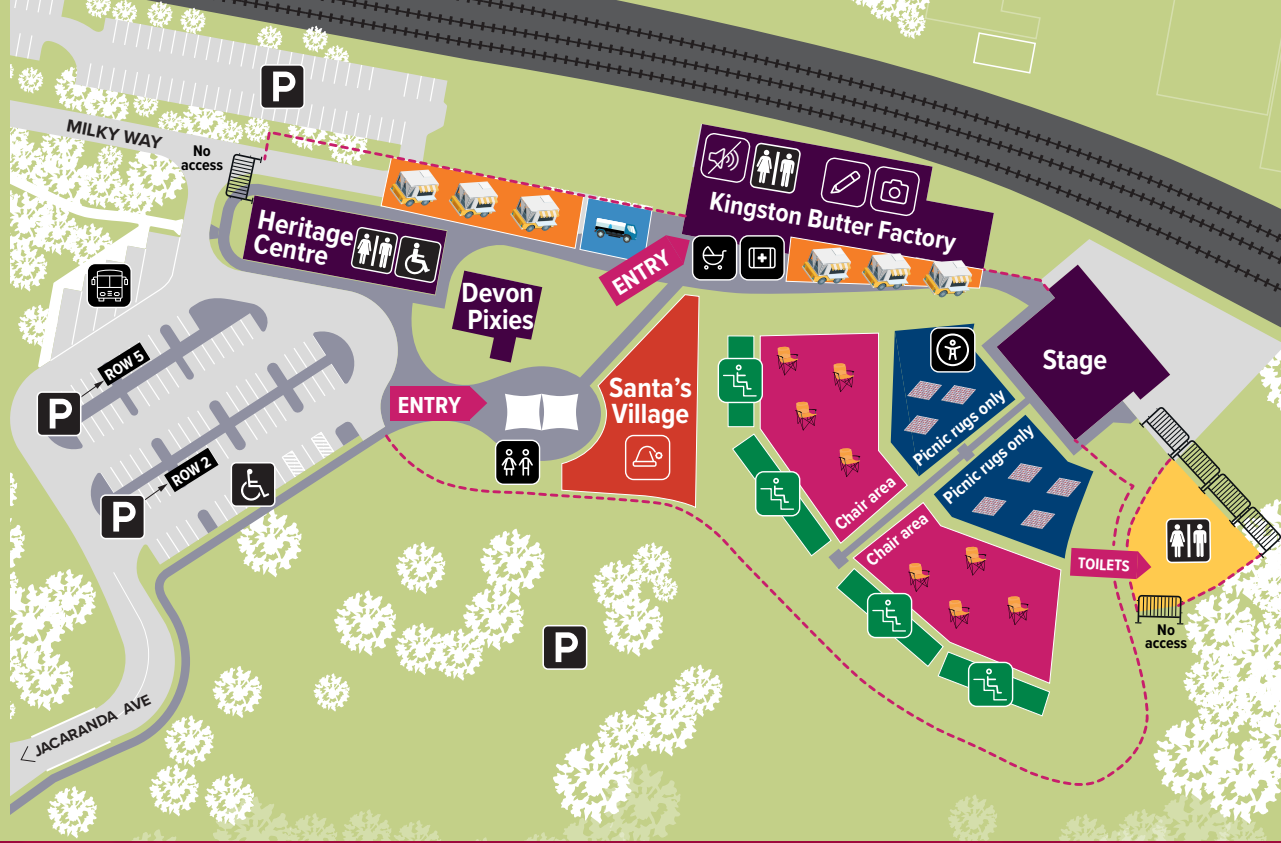

Want to see your face on the big screen?

Switch your profile to public, upload your photos and tag #LoganCarols

*Program correct at time of printing and is subject to change

ImagiNation

Children's Festival

SAVE THE DATE – Saturday 6 April 2024
Kingston Butter Factory Cultural Precinct

Scan the QR code for more information

LEGEND

-  Shuttle bus stop
-  Parking
-  Disabled parking
-  Toilets
-  Child safety wrist bands
-  Pram parking
-  First aid
-  Quiet zone – level 2
-  Christmas colouring-in
-  Santa photos
-  Grandstand
-  Accessible seating
-  Water Wagon
-  Food trucks
-  Chair zone
-  Picnic rugs only

Food trucks

- Classic Ice Creams (GF, VG)
- Deadly Dash Café (DF, GF, V, VG)
- Devon Pixies (DF, GF, V, VG)
- Hot Slice (DF, GF, V, VG)
- Kingston Butter Factory (DF, GF, V, VG)
- Legendary Loaded (VG)
- London Spuds (DF, GF, V, VG)
- Meat Co (DF, GF, V, VG)
- OMG Decadent Donuts (DF, GF, V, VG)
- Tropical Iced Tea (DF, GF, V, VG)
- Tender Calamari
- Twin Rivers Sausage Sizzle (DF)
- Twisted Sister Events (DF, GF, V, VG)
- Snow Bros (DF, GF, V, VG)

Santa's Village

- Face painting
- Kid's activities
- Santa photos and colouring-in can be found inside the Kingston Butter Factory building.

Accessible seating

A dedicated seating area has been reserved for people with disabilities and their family, friends or carers. A hearing loop is available in this area. An Auslan interpreter will be onstage for the duration of the event.