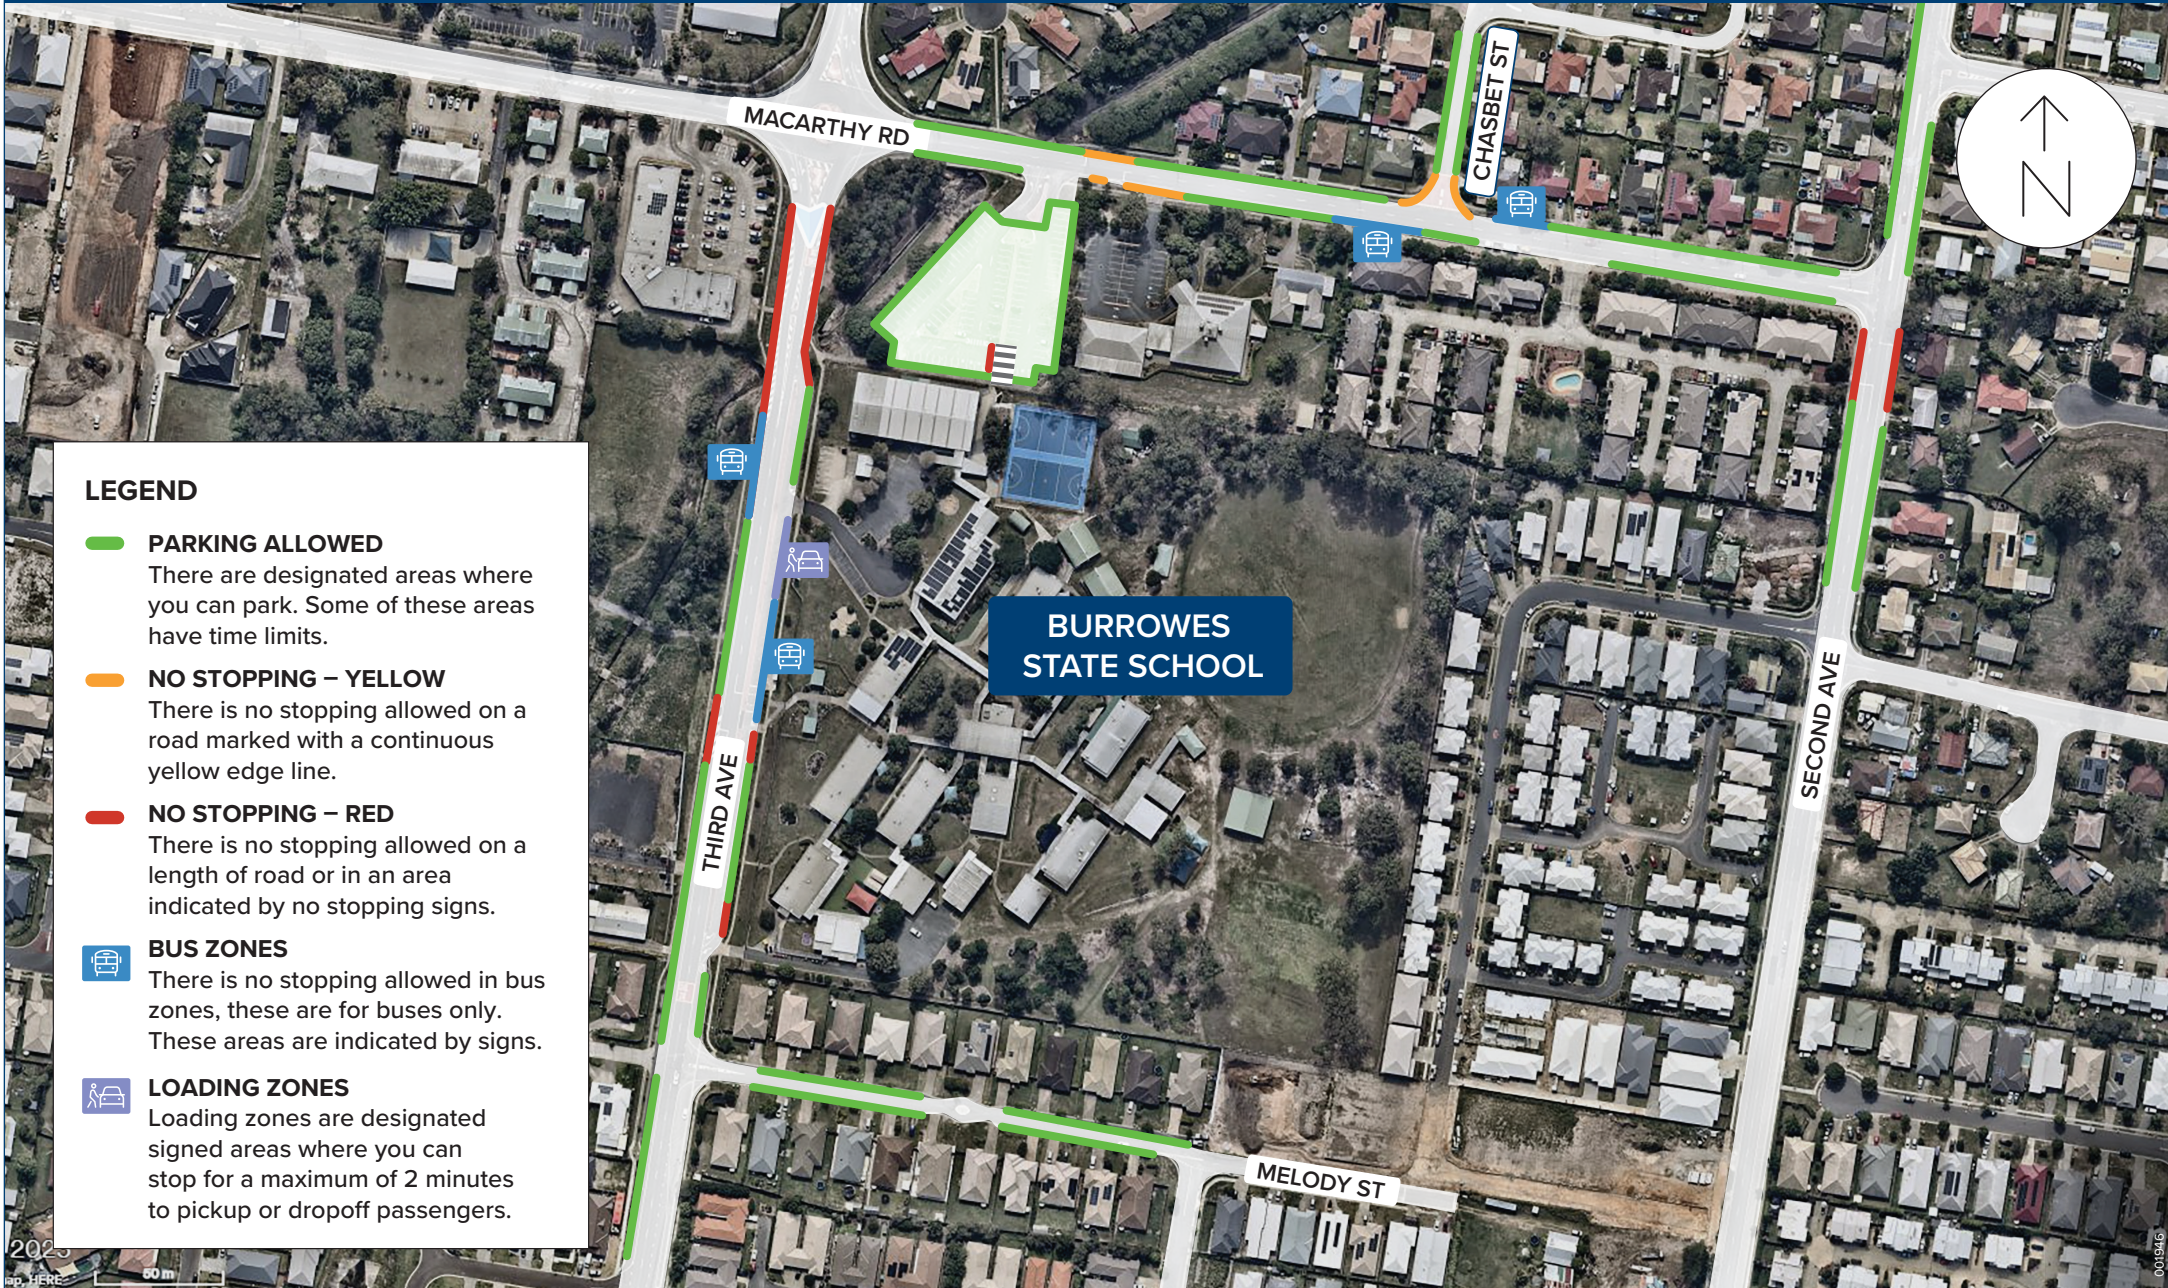

School parking guide

BURROWES STATE SCHOOL
Third Ave, Marsden QLD 4132

LEGEND

- PARKING ALLOWED**
There are designated areas where you can park. Some of these areas have time limits.
- NO STOPPING – YELLOW**
There is no stopping allowed on a road marked with a continuous yellow edge line.
- NO STOPPING – RED**
There is no stopping allowed on a length of road or in an area indicated by no stopping signs.
- BUS ZONES**
There is no stopping allowed in bus zones, these are for buses only. These areas are indicated by signs.
- LOADING ZONES**
Loading zones are designated signed areas where you can stop for a maximum of 2 minutes to pickup or dropoff passengers.

Please note this map is intended as a guide only and is not to scale. It is important to observe and adhere to Queensland road rules while using this map.