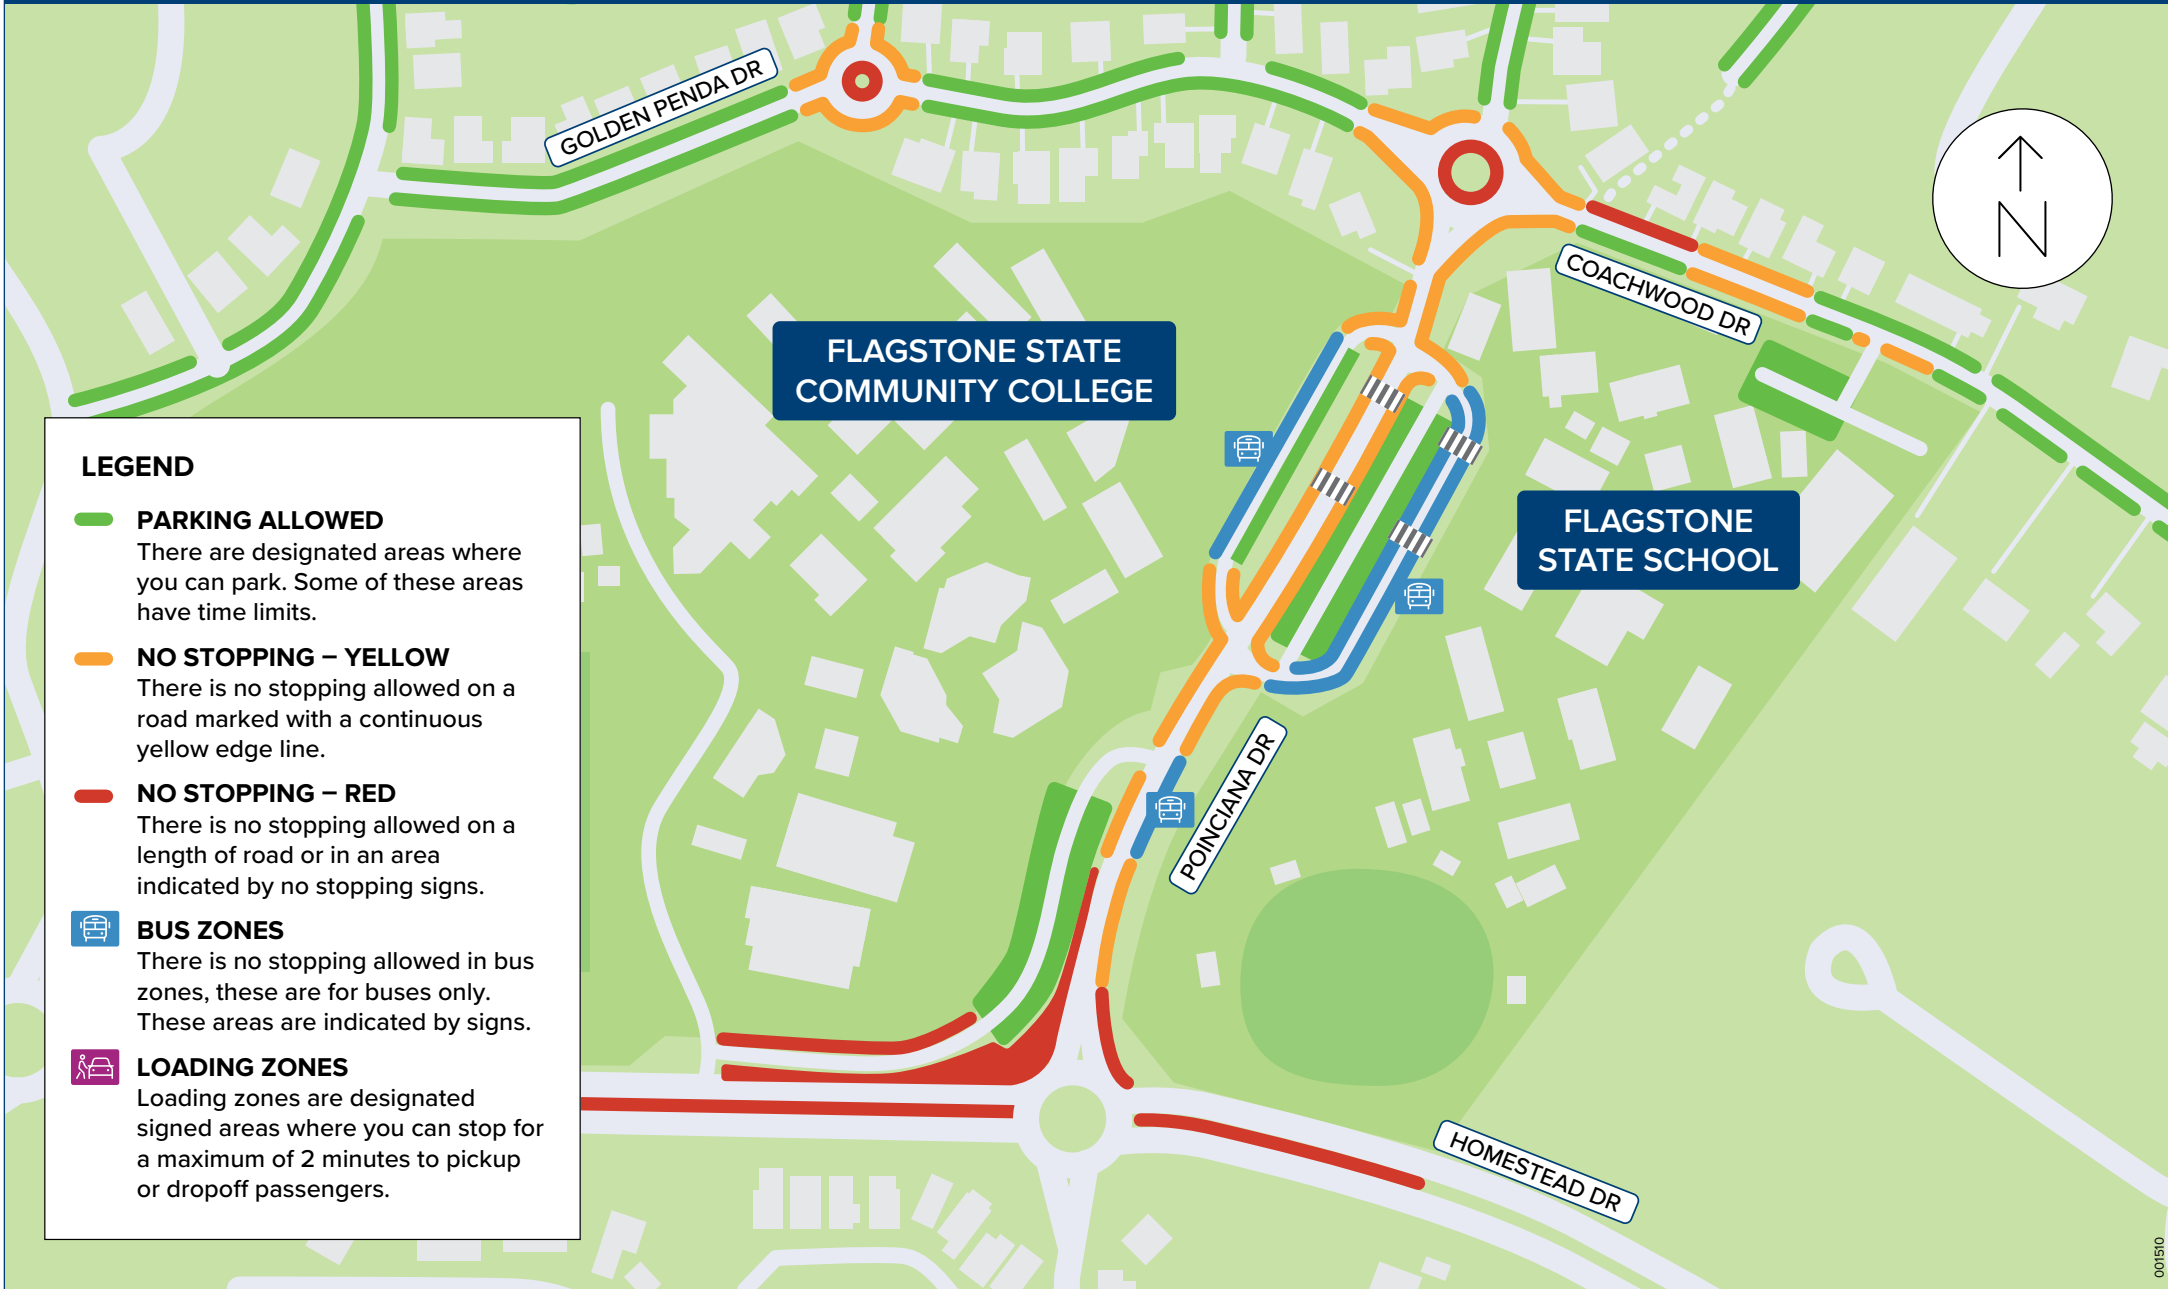

School parking guide

FLAGSTONE STATE SCHOOL
1-45 Poinciana Dr, Jimboomba QLD 4280

LEGEND

- PARKING ALLOWED**
There are designated areas where you can park. Some of these areas have time limits.
- NO STOPPING – YELLOW**
There is no stopping allowed on a road marked with a continuous yellow edge line.
- NO STOPPING – RED**
There is no stopping allowed on a length of road or in an area indicated by no stopping signs.
- BUS ZONES**
There is no stopping allowed in bus zones, these are for buses only. These areas are indicated by signs.
- LOADING ZONES**
Loading zones are designated signed areas where you can stop for a maximum of 2 minutes to pickup or dropoff passengers.

Please note this map is intended as a guide only and is not to scale. It is important to observe and adhere to Queensland road rules while using this map.