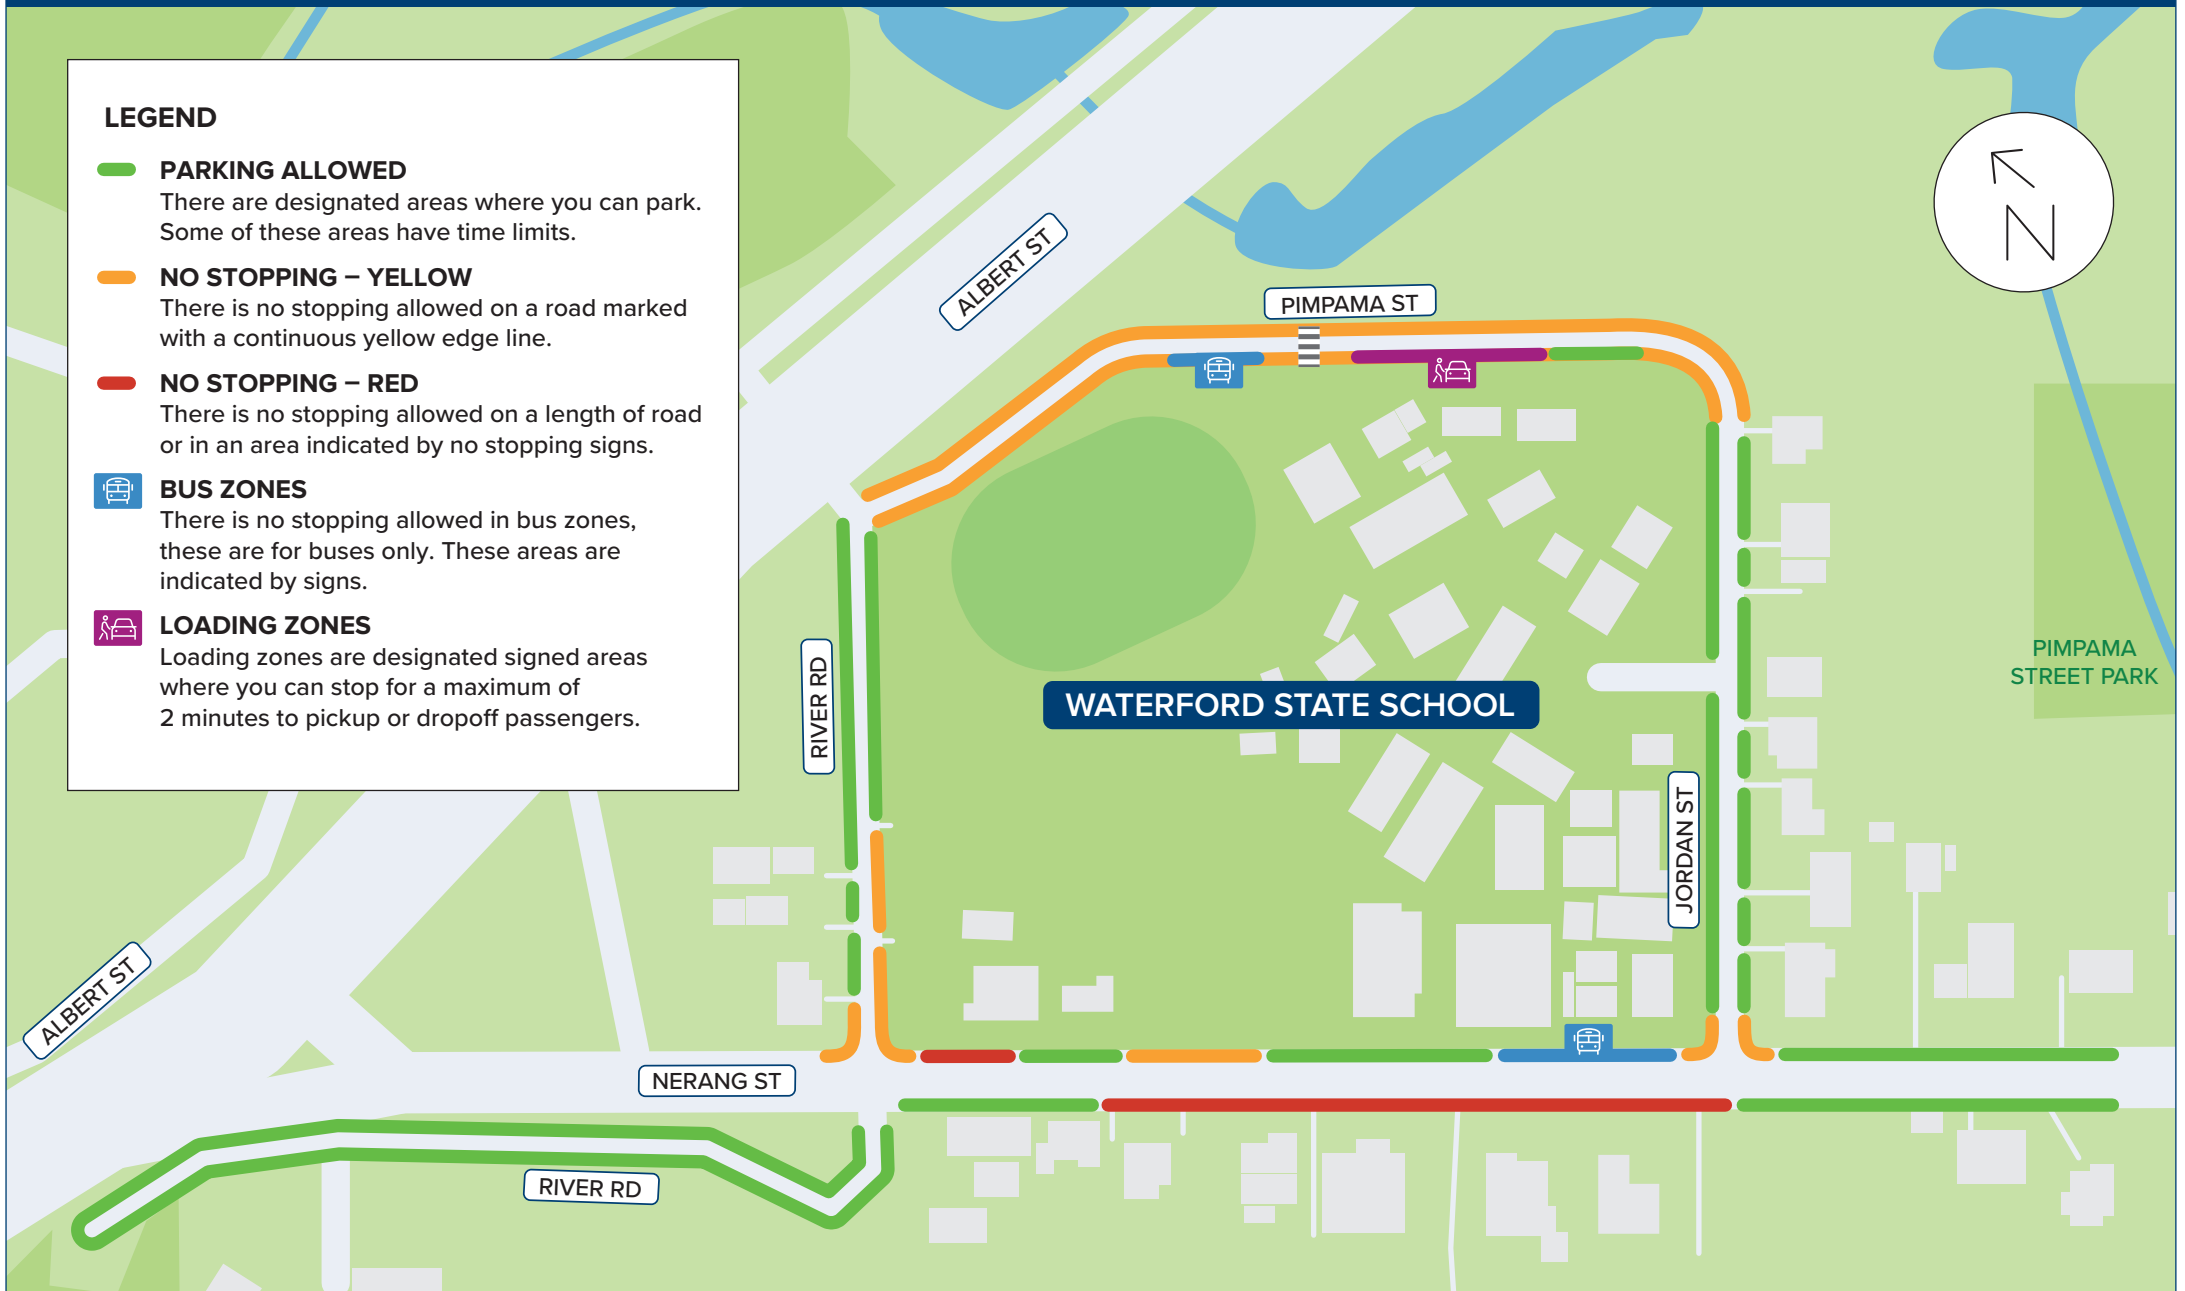

School parking guide

WATERFORD STATE SCHOOL
40 Nerang St, Waterford QLD 4133

LEGEND

- PARKING ALLOWED**
There are designated areas where you can park. Some of these areas have time limits.
- NO STOPPING – YELLOW**
There is no stopping allowed on a road marked with a continuous yellow edge line.
- NO STOPPING – RED**
There is no stopping allowed on a length of road or in an area indicated by no stopping signs.
- BUS ZONES**
There is no stopping allowed in bus zones, these are for buses only. These areas are indicated by signs.
- LOADING ZONES**
Loading zones are designated signed areas where you can stop for a maximum of 2 minutes to pickup or dropoff passengers.

Please note this map is intended as a guide only and is not to scale. It is important to observe and adhere to Queensland road rules while using this map.