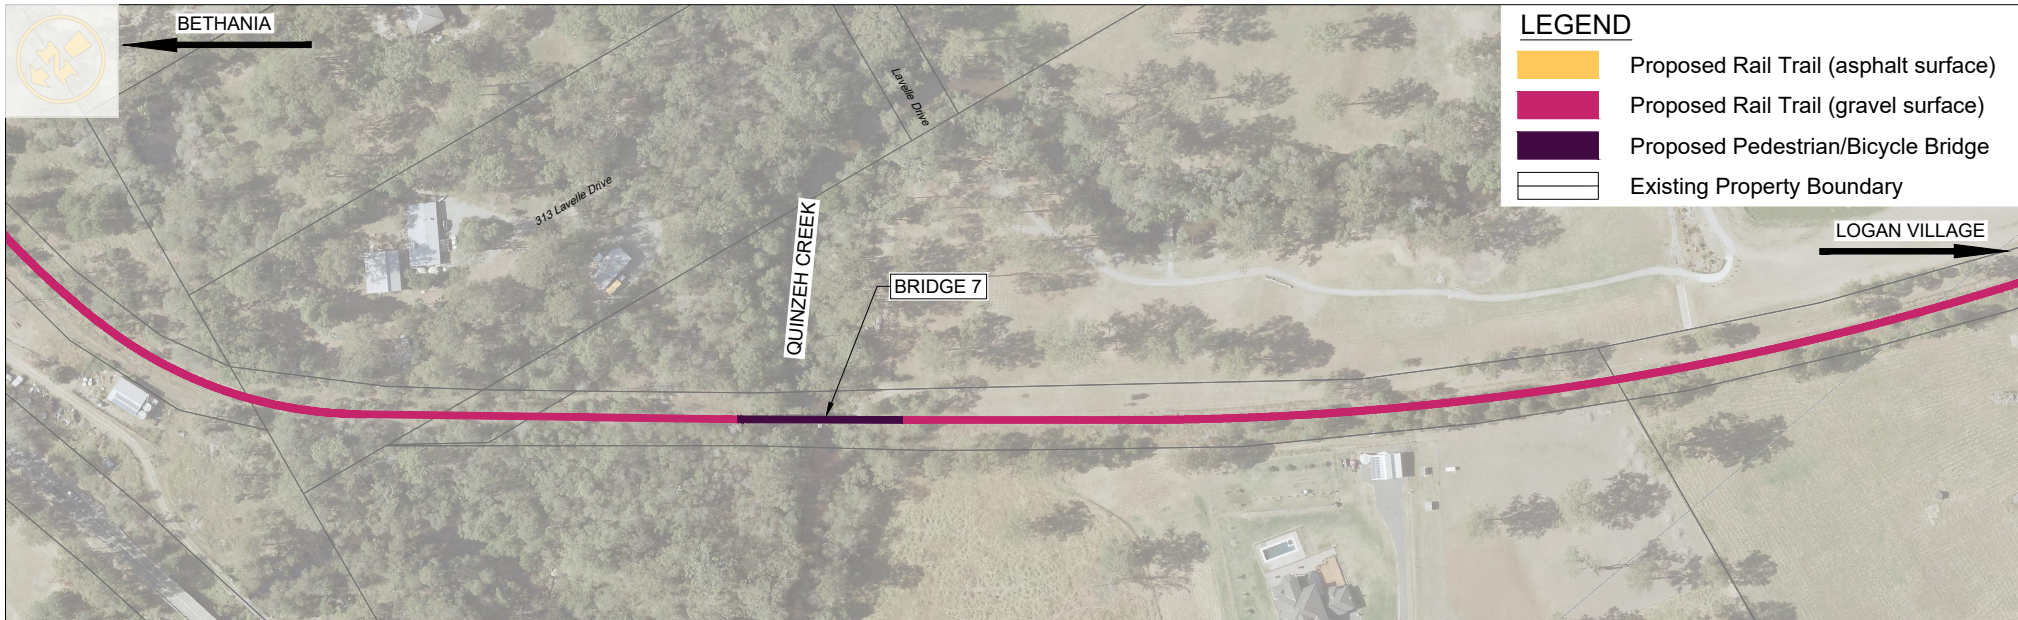

BETHANIA TO LOGAN VILLAGE RAIL TRAIL

Preliminary design | Indicative only

Refer to separate landscaping plans for trailhead facilities, shelters, drinking taps, and other features

BETHANIA TO LOGAN VILLAGE RAIL TRAIL

Preliminary design | Indicative only

Refer to separate landscaping plans for trailhead facilities, shelters, drinking taps, and other features

BETHANIA TO LOGAN VILLAGE RAIL TRAIL

Preliminary design | Indicative only

Refer to separate landscaping plans for trailhead facilities, shelters, drinking taps, and other features

BETHANIA TO LOGAN VILLAGE RAIL TRAIL

Preliminary design | Indicative only

Refer to separate landscaping plans for trailhead facilities, shelters, drinking taps, and other features