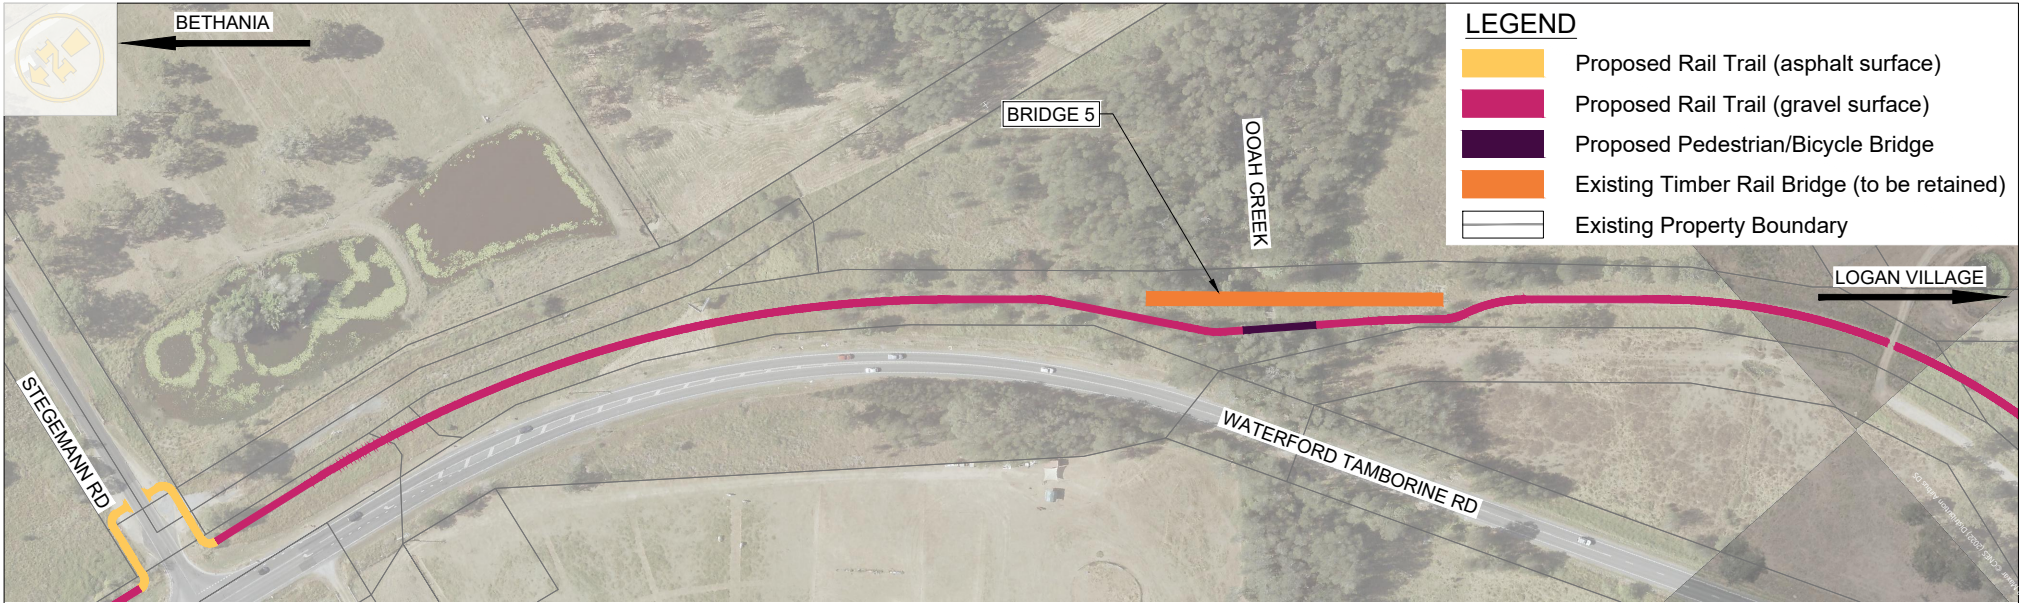

Refer to separate landscaping plans for trailhead facilities, shelters, drinking taps, and other features

BETHANIA TO LOGAN VILLAGE RAIL TRAIL

Preliminary design | Indicative only

Refer to separate landscaping plans for trailhead facilities, shelters, drinking taps, and other features

BETHANIA TO LOGAN VILLAGE RAIL TRAIL

Preliminary design | Indicative only

Refer to separate landscaping plans for trailhead facilities, shelters, drinking taps, and other features

BETHANIA TO LOGAN VILLAGE RAIL TRAIL

Preliminary design | Indicative only

Refer to separate landscaping plans for trailhead facilities, shelters, drinking taps, and other features

BETHANIA TO LOGAN VILLAGE RAIL TRAIL

Preliminary design | Indicative only