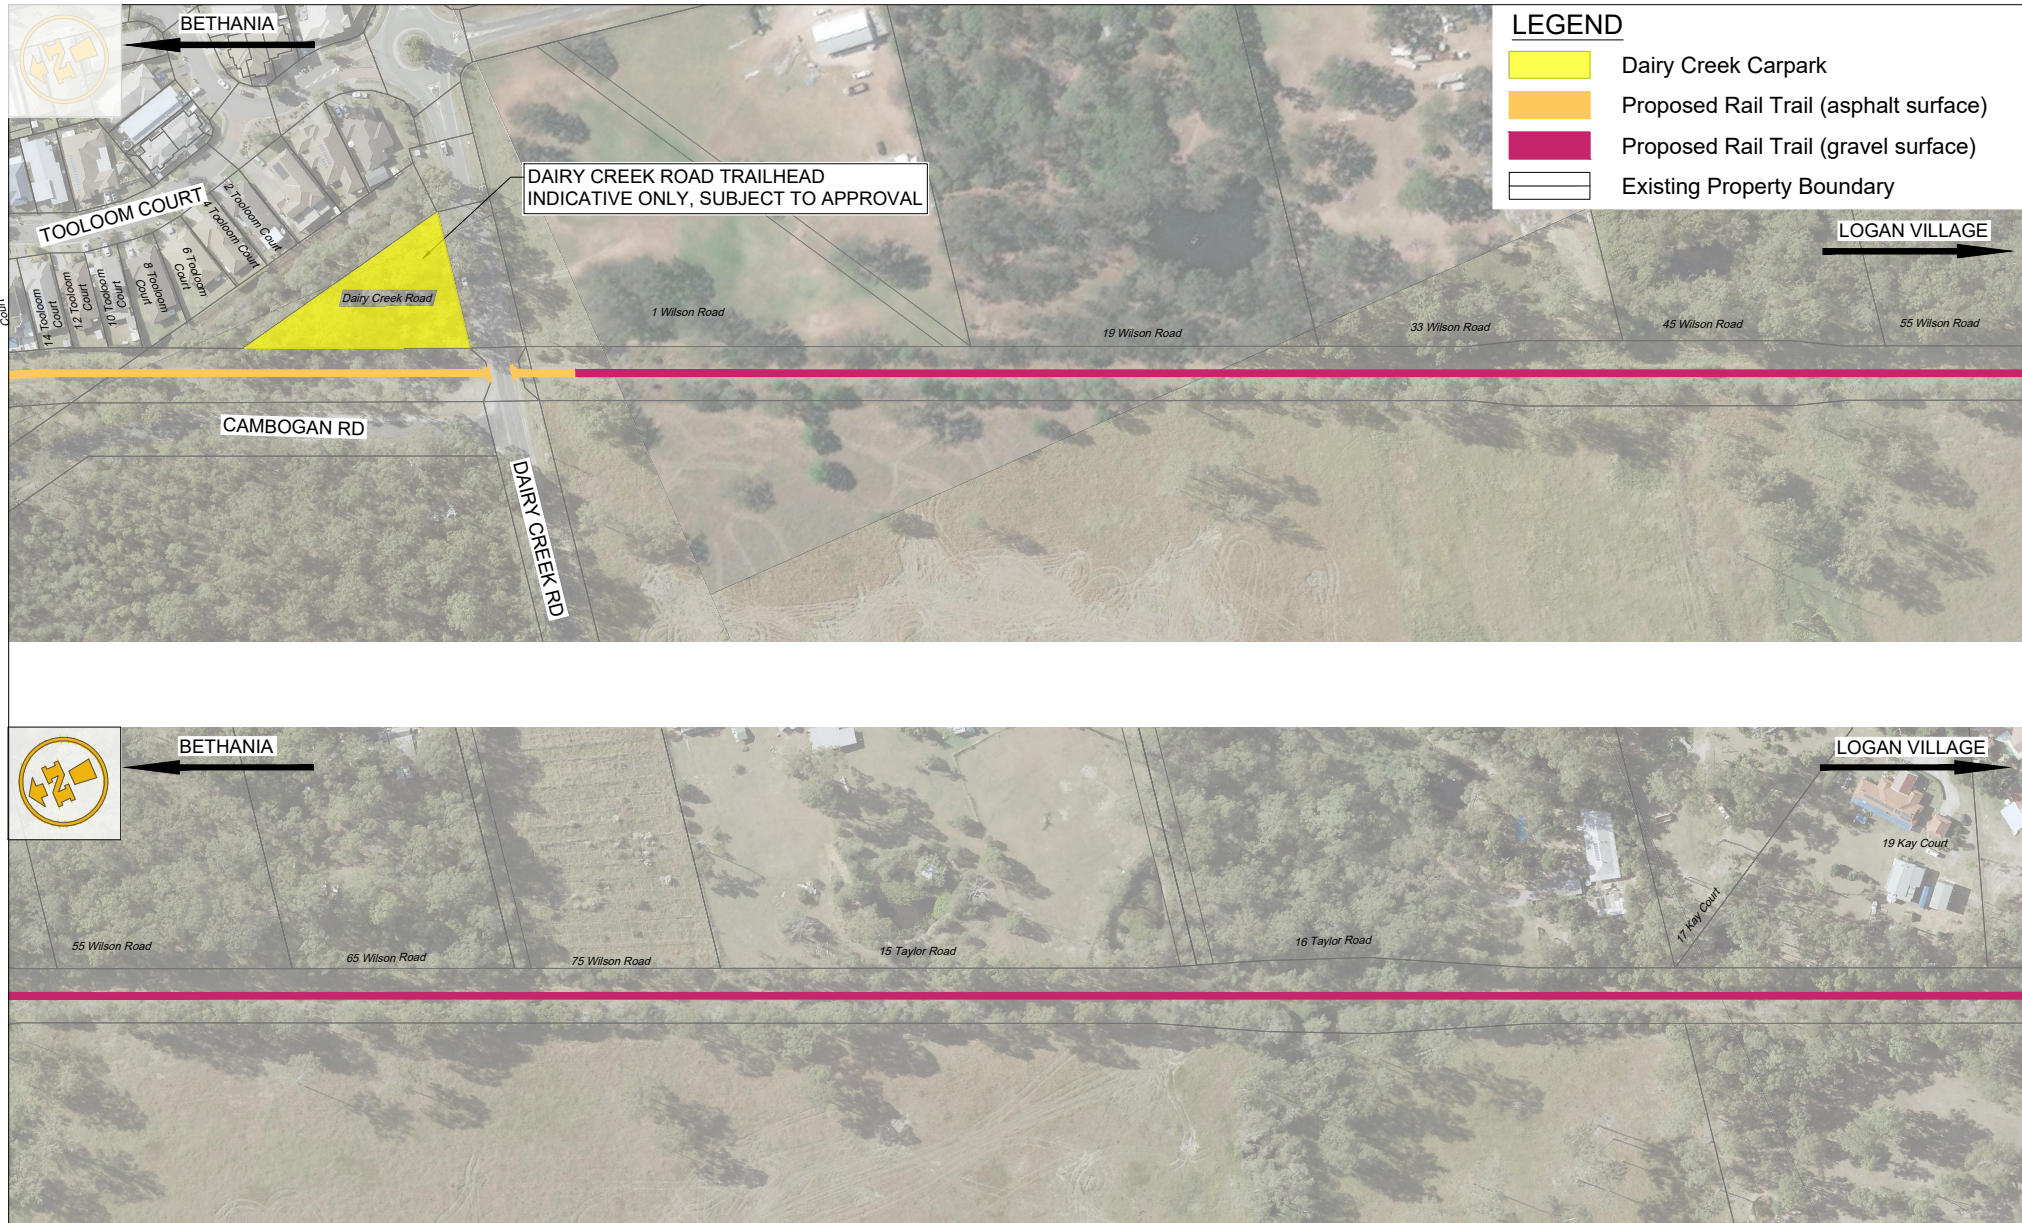

KEY PLAN

BETHANIA TO LOGAN VILLAGE RAIL TRAIL

Preliminary design | Indicative only

Refer to separate landscaping plans for trailhead facilities, shelters, drinking taps, and other features

BETHANIA TO LOGAN VILLAGE RAIL TRAIL

Preliminary design | Indicative only

Refer to separate landscaping plans for trailhead facilities, shelters, drinking taps, and other features

BETHANIA TO LOGAN VILLAGE RAIL TRAIL

Preliminary design | Indicative only

Refer to separate landscaping plans for trailhead facilities, shelters, drinking taps, and other features

BETHANIA TO LOGAN VILLAGE RAIL TRAIL

Preliminary design | Indicative only

Refer to separate landscaping plans for trailhead facilities, shelters, drinking taps, and other features

BETHANIA TO LOGAN VILLAGE RAIL TRAIL

Preliminary design | Indicative only

Refer to separate landscaping plans for trailhead facilities, shelters, drinking taps, and other features

BETHANIA TO LOGAN VILLAGE RAIL TRAIL