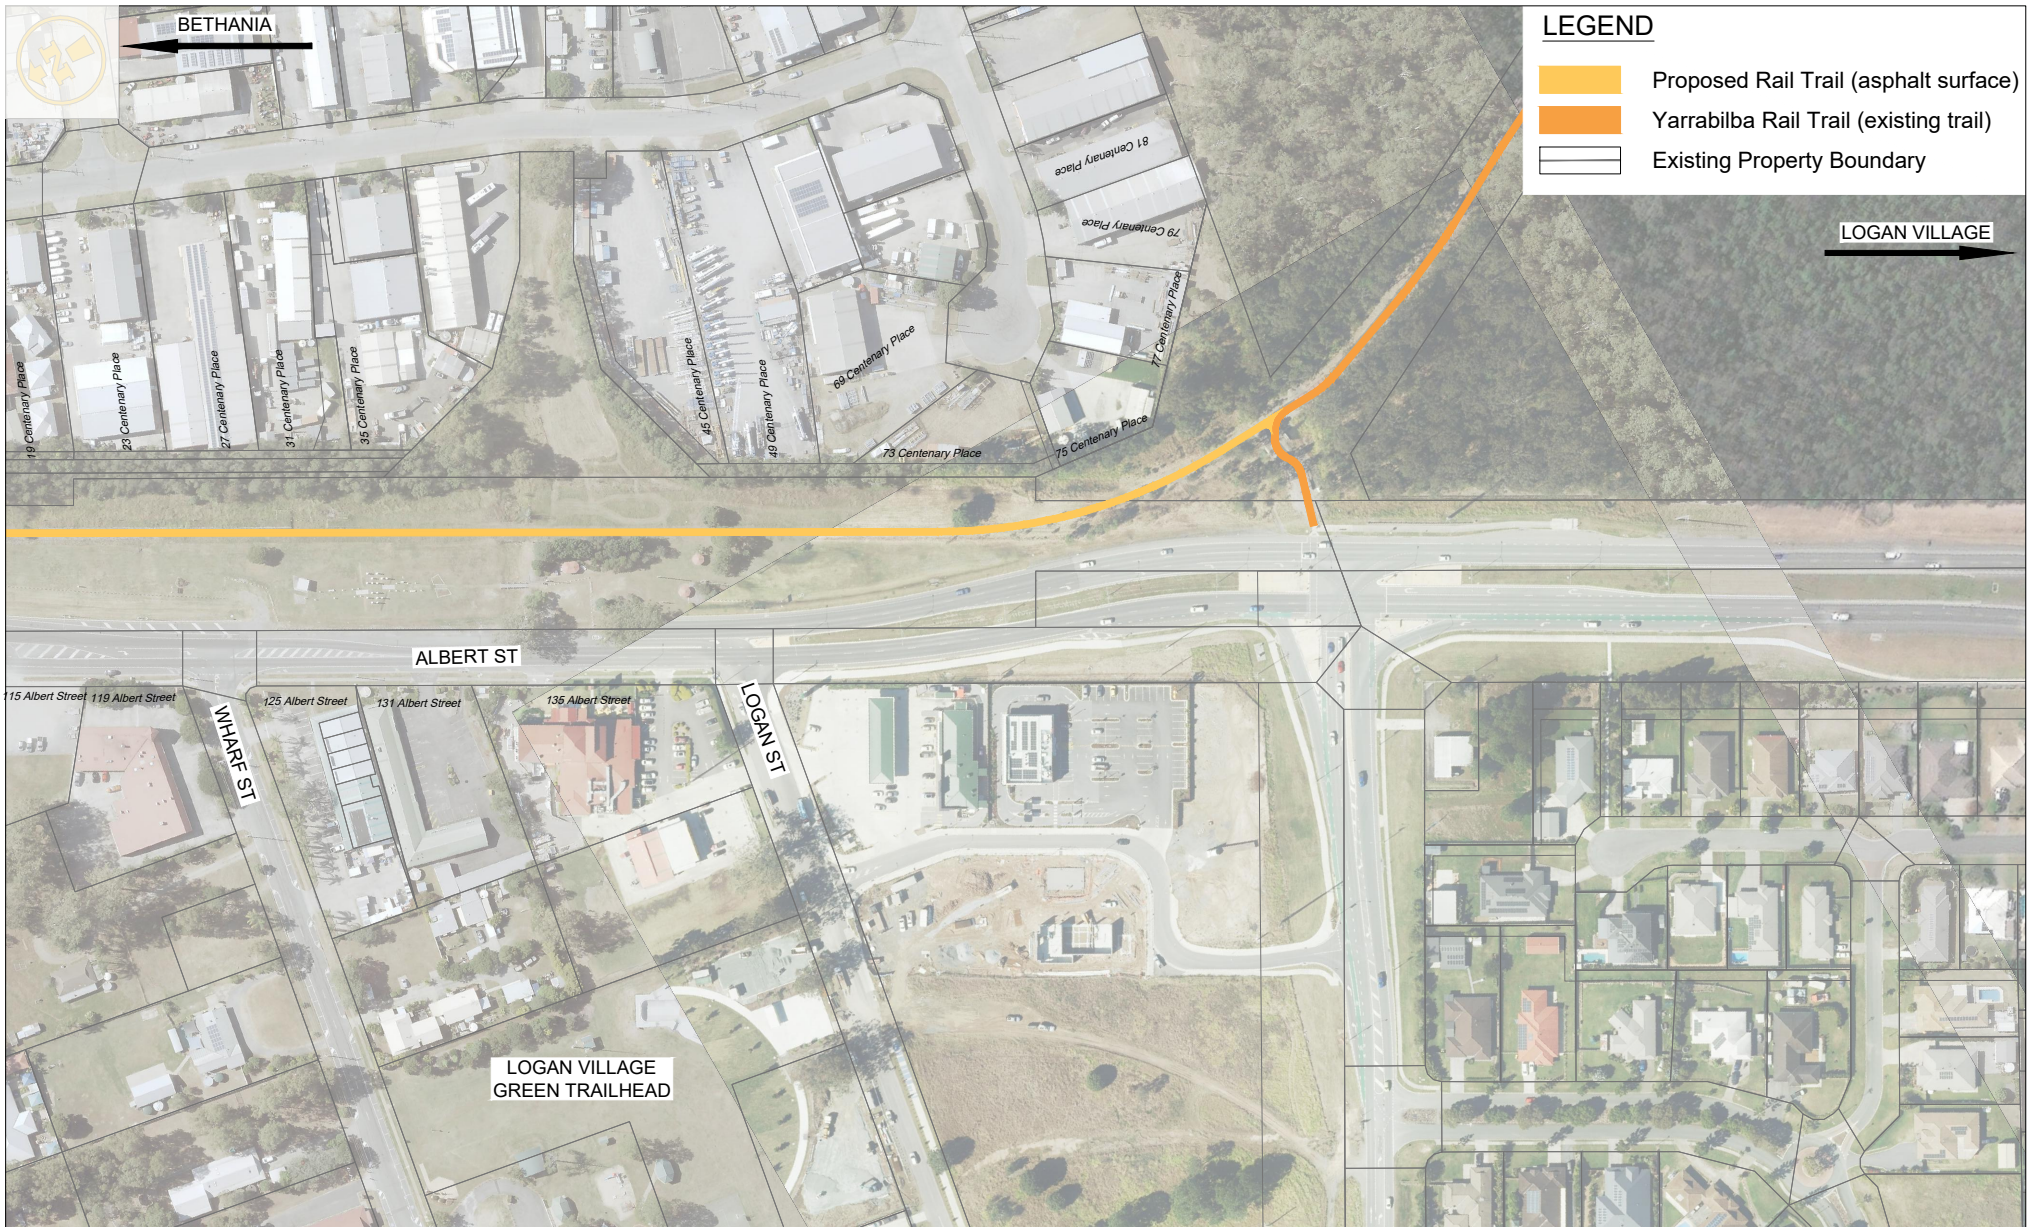

BETHANIA TO LOGAN VILLAGE RAIL TRAIL

Preliminary design | Indicative only

Refer to separate landscaping plans for trailhead facilities, shelters, drinking taps, and other features

BETHANIA TO LOGAN VILLAGE RAIL TRAIL

Preliminary design | Indicative only

Refer to separate landscaping plans for trailhead facilities, shelters, drinking taps, and other features

BETHANIA TO LOGAN VILLAGE RAIL TRAIL

Preliminary design | Indicative only

Refer to separate landscaping plans for trailhead facilities, shelters, drinking taps, and other features

BETHANIA TO LOGAN VILLAGE RAIL TRAIL

Preliminary design | Indicative only

Refer to separate landscaping plans for trailhead facilities, shelters, drinking taps, and other features