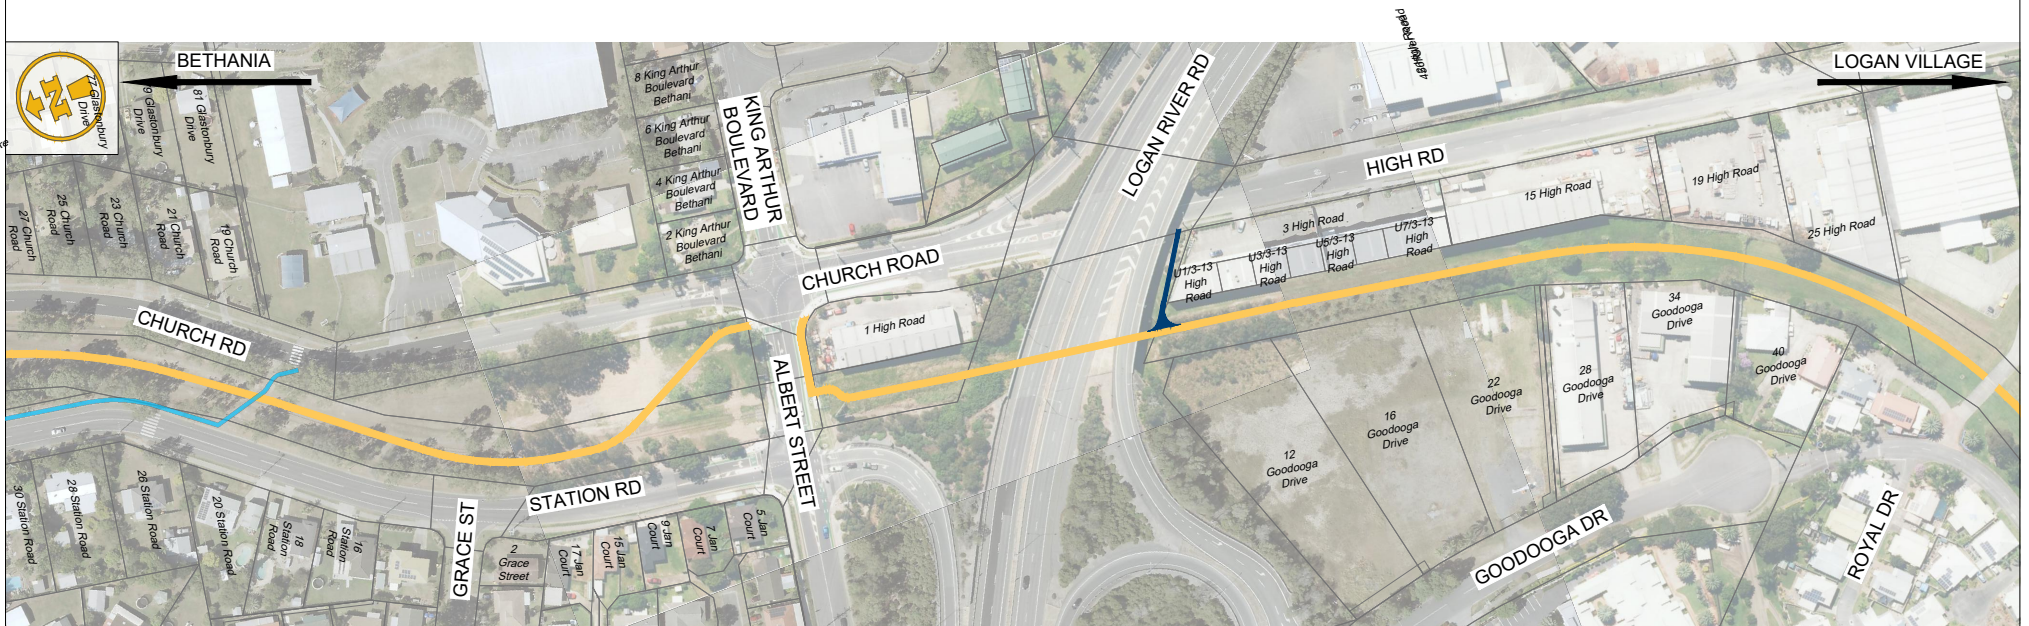

KEY PLAN

BETHANIA TO LOGAN VILLAGE RAIL TRAIL

Preliminary design | Indicative only

Refer to separate landscaping plans for trailhead facilities, shelters, drinking taps, and other features

BETHANIA TO LOGAN VILLAGE RAIL TRAIL

Preliminary design | Indicative only

Refer to separate landscaping plans for trailhead facilities, shelters, drinking taps, and other features

BETHANIA TO LOGAN VILLAGE RAIL TRAIL

Preliminary design | Indicative only

Refer to separate landscaping plans for trailhead facilities, shelters, drinking taps, and other features

BETHANIA TO LOGAN VILLAGE RAIL TRAIL

Preliminary design | Indicative only

Refer to separate landscaping plans for trailhead facilities, shelters, drinking taps, and other features

BETHANIA TO LOGAN VILLAGE RAIL TRAIL

Preliminary design | Indicative only

Refer to separate landscaping plans for trailhead facilities, shelters, drinking taps, and other features

BETHANIA TO LOGAN VILLAGE RAIL TRAIL