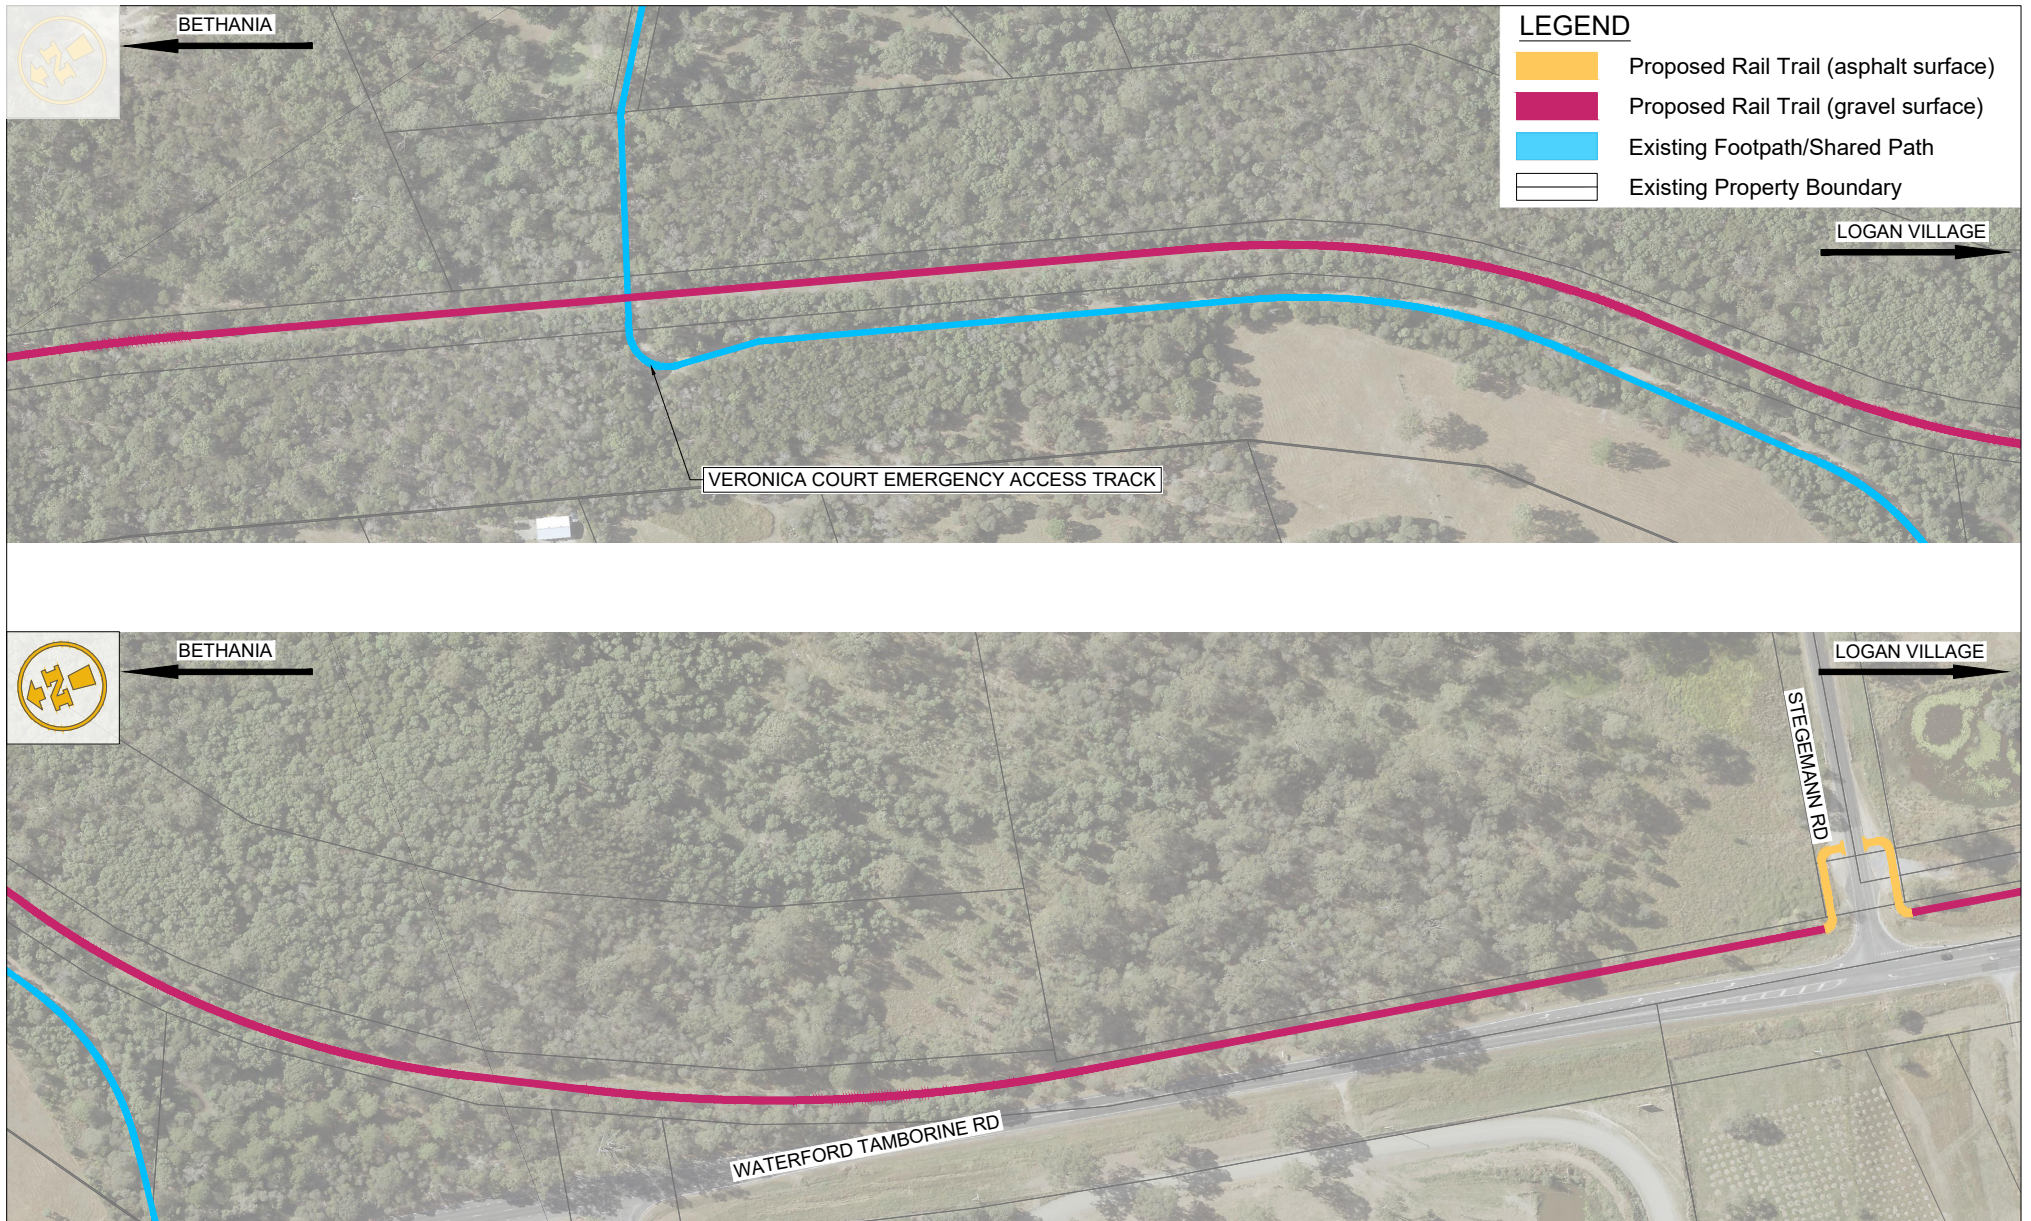

KEY PLAN

BETHANIA TO LOGAN VILLAGE RAIL TRAIL

Preliminary design | Indicative only

Refer to separate landscaping plans for trailhead facilities, shelters, drinking taps, and other features

BETHANIA TO LOGAN VILLAGE RAIL TRAIL

Refer to separate landscaping plans for trailhead facilities, shelters, drinking taps, and other features

BETHANIA TO LOGAN VILLAGE RAIL TRAIL

Preliminary design | Indicative only

Refer to separate landscaping plans for trailhead facilities, shelters, drinking taps, and other features

BETHANIA TO LOGAN VILLAGE RAIL TRAIL

Preliminary design | Indicative only

Refer to separate landscaping plans for trailhead facilities, shelters, drinking taps, and other features

BETHANIA TO LOGAN VILLAGE RAIL TRAIL

Preliminary design | Indicative only

Refer to separate landscaping plans for trailhead facilities, shelters, drinking taps, and other features

BETHANIA TO LOGAN VILLAGE RAIL TRAIL

Preliminary design | Indicative only