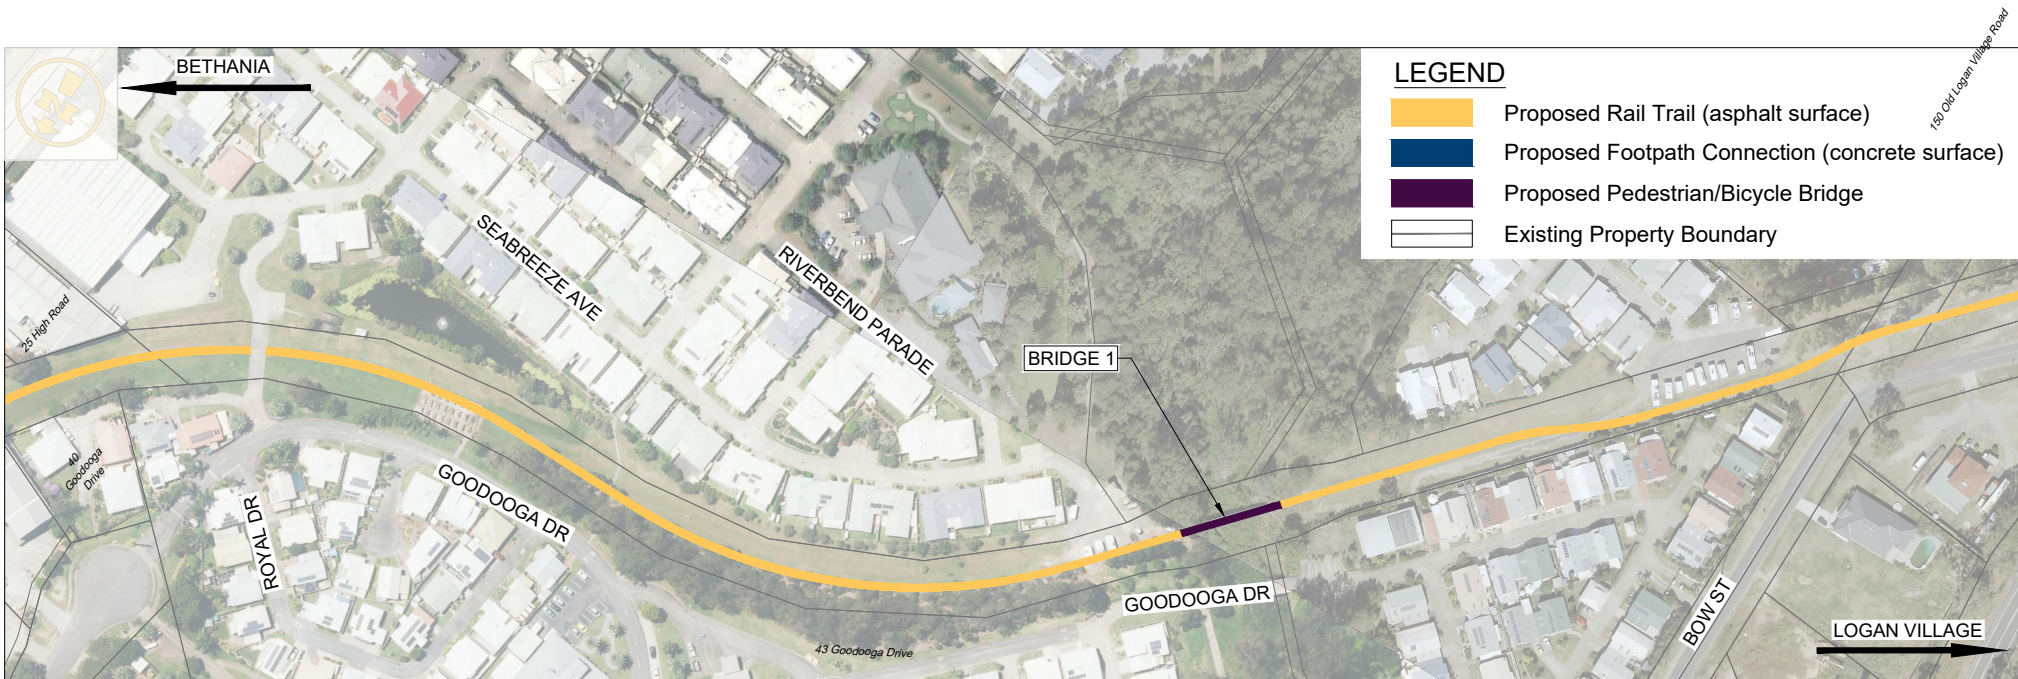

KEY PLAN

BETHANIA TO LOGAN VILLAGE RAIL TRAIL

Preliminary design | Indicative only

Refer to separate landscaping plans for trailhead facilities, shelters, drinking taps, and other features

BETHANIA TO LOGAN VILLAGE RAIL TRAIL

Preliminary design | Indicative only

Refer to separate landscaping plans for trailhead facilities, shelters, drinking taps, and other features

BETHANIA TO LOGAN VILLAGE RAIL TRAIL

Preliminary design | Indicative only

Refer to separate landscaping plans for trailhead facilities, shelters, drinking taps, and other features

BETHANIA TO LOGAN VILLAGE RAIL TRAIL

Preliminary design | Indicative only

Refer to separate landscaping plans for trailhead facilities, shelters, drinking taps, and other features

BETHANIA TO LOGAN VILLAGE RAIL TRAIL

Preliminary design | Indicative only

Refer to separate landscaping plans for trailhead facilities, shelters, drinking taps, and other features

BETHANIA TO LOGAN VILLAGE RAIL TRAIL