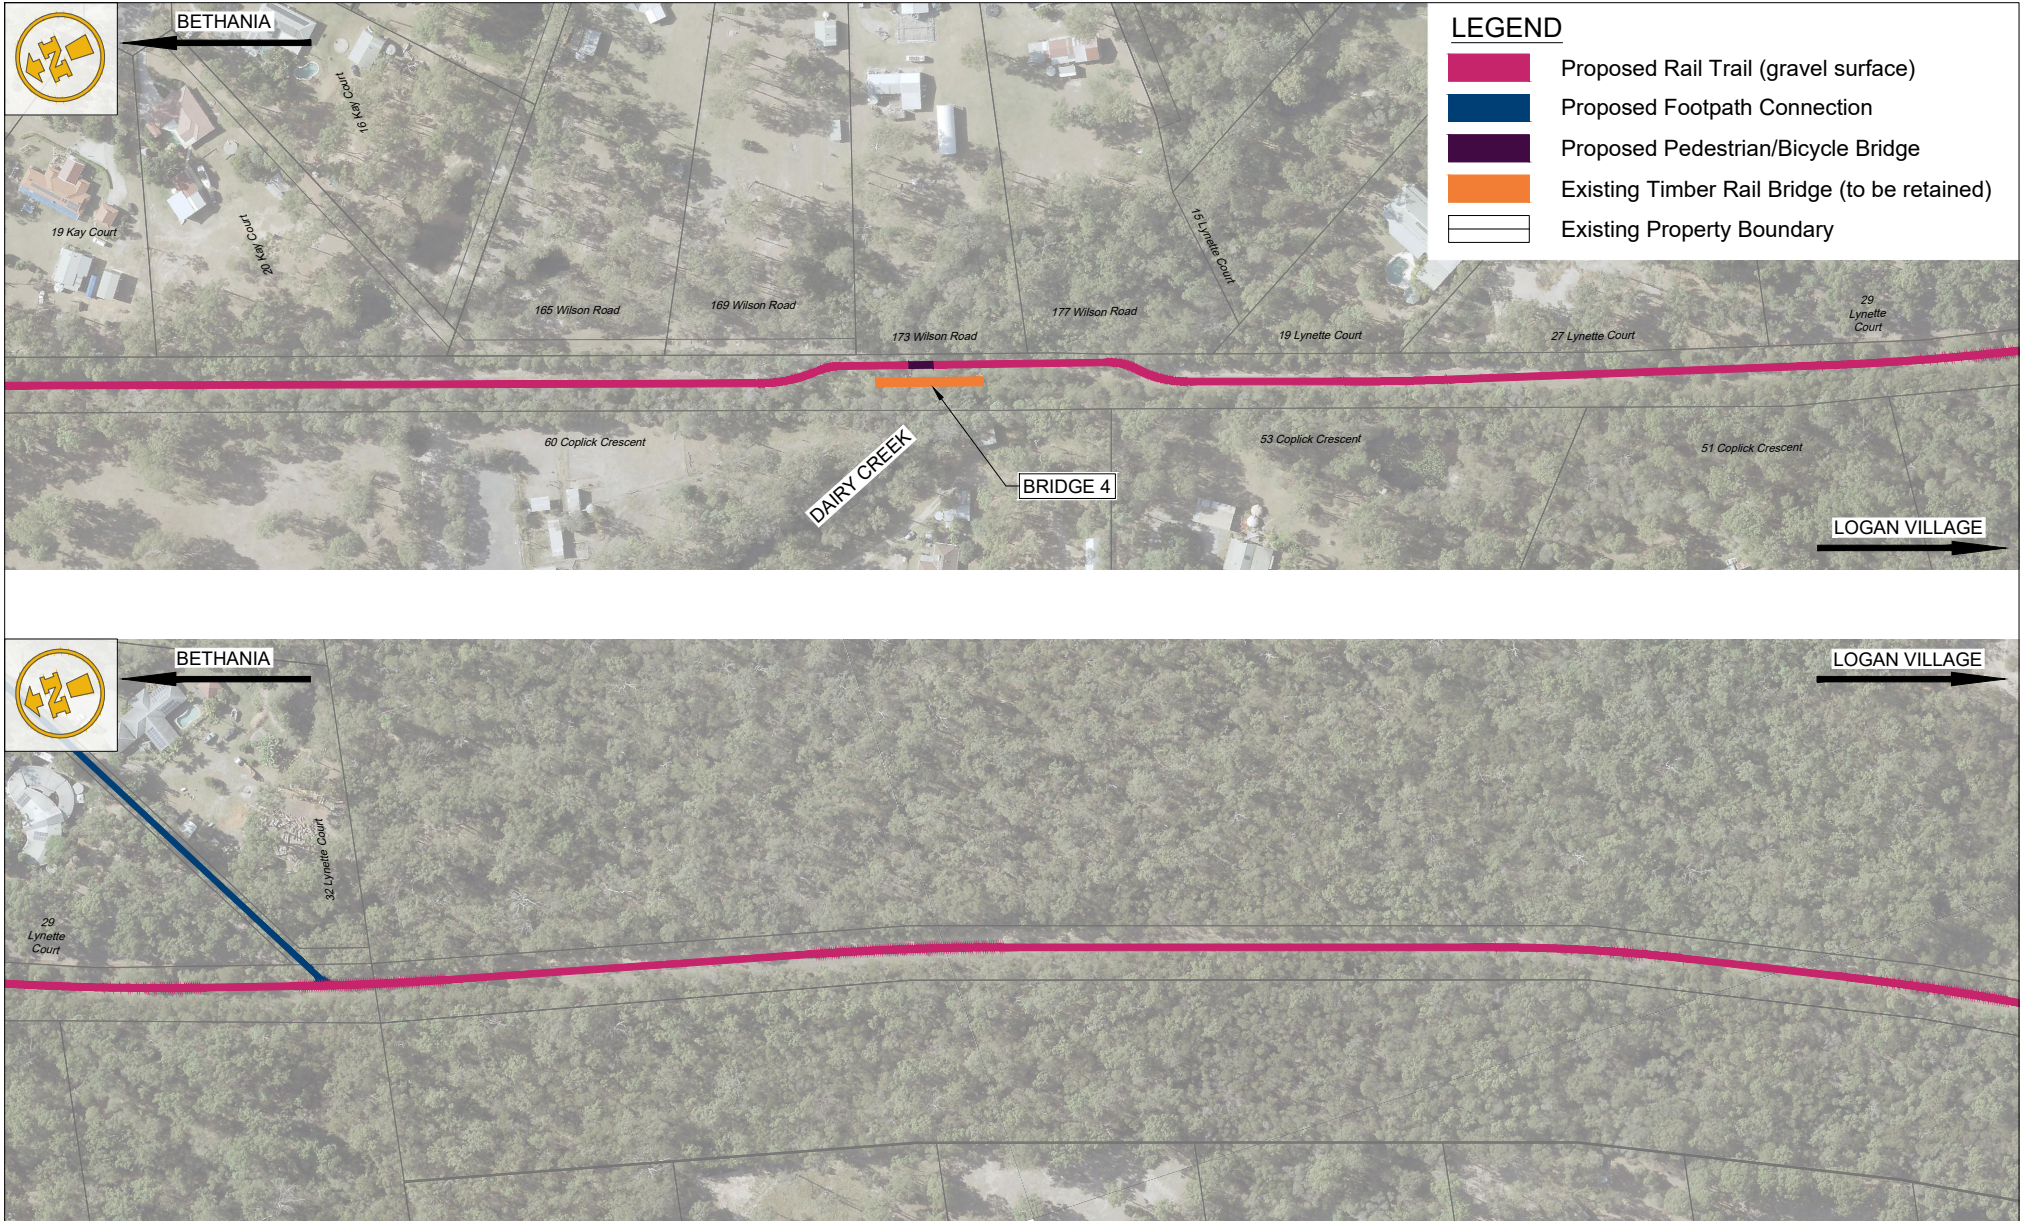

KEY PLAN

BETHANIA TO LOGAN VILLAGE RAIL TRAIL

Preliminary design | Indicative only

Refer to separate landscaping plans for trailhead facilities, shelters, drinking taps, and other features

BETHANIA TO LOGAN VILLAGE RAIL TRAIL

Preliminary design | Indicative only

Refer to separate landscaping plans for trailhead facilities, shelters, drinking taps, and other features

BETHANIA TO LOGAN VILLAGE RAIL TRAIL

Preliminary design | Indicative only

Refer to separate landscaping plans for trailhead facilities, shelters, drinking taps, and other features

BETHANIA TO LOGAN VILLAGE RAIL TRAIL

Preliminary design | Indicative only

Refer to separate landscaping plans for trailhead facilities, shelters, drinking taps, and other features

BETHANIA TO LOGAN VILLAGE RAIL TRAIL

Preliminary design | Indicative only

Refer to separate landscaping plans for trailhead facilities, shelters, drinking taps, and other features

BETHANIA TO LOGAN VILLAGE RAIL TRAIL