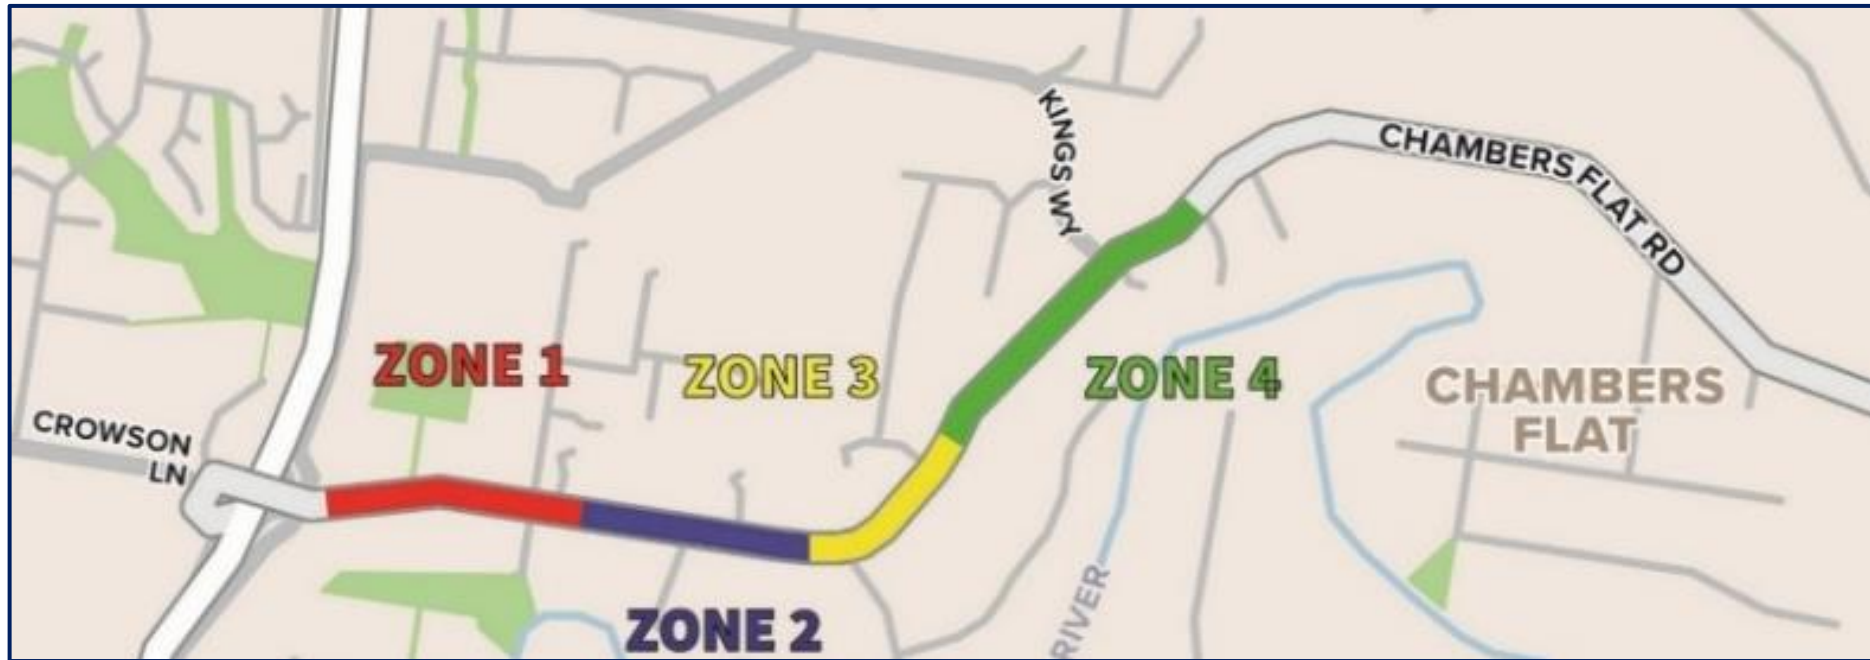

Chambers Flat Road – road upgrade

Mount Lindesay Highway to north of Kings Way

Work Zones

- Zone 1:** Munruben Ambulance Station to Norris Creek Rd
- Zone 2:** 1866 Chambers Flat Rd to 1737 Chambers Flat Rd
- Zone 3:** 1737 Chambers Flat Rd to 1545 Chambers Flat Rd
- Zone 4:** 1545 Chambers Flat Rd to Riverina Court

Mapping is indicative only.